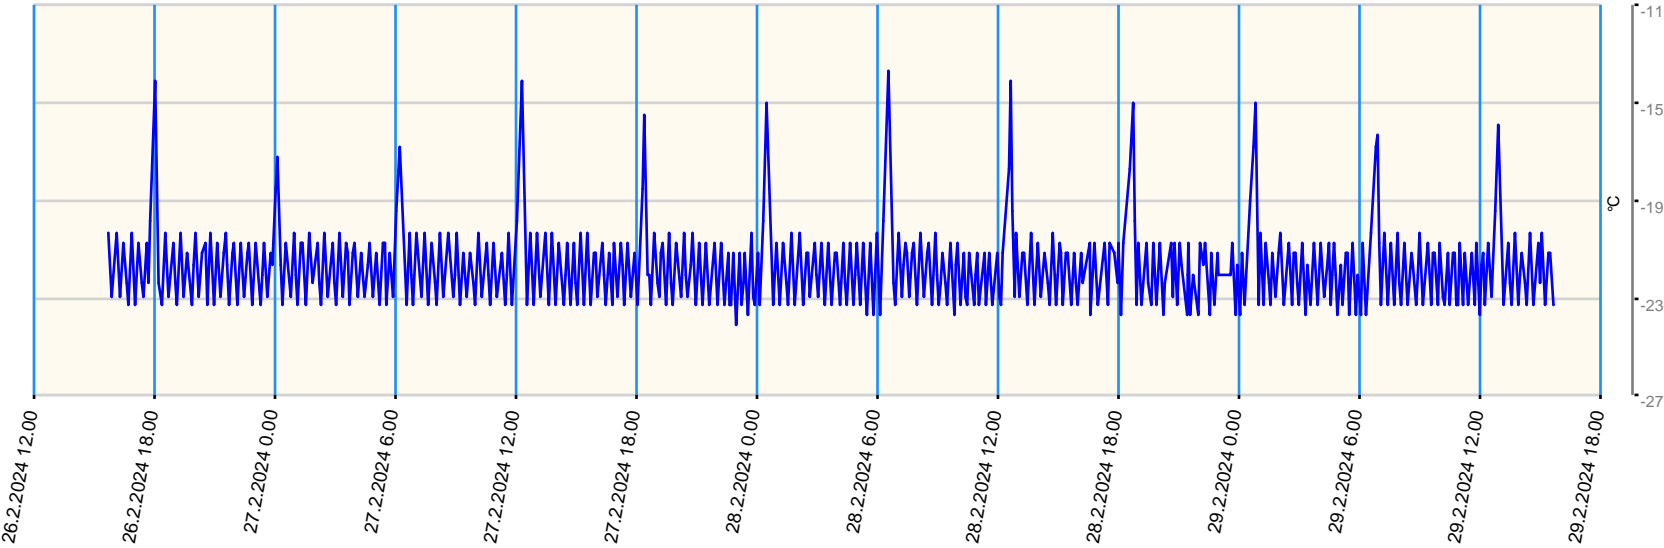

# Sensor value report

Report date: 26.2.2024 15.40.00 - 29.2.2024 15.40.00

Asset: VDW Repair Centre GPRS Gateway TGG Tel: +316 57105258

- last measurement less than 10 measurement intervals before
- last measurement more than 10 measurement intervals before
- no data for last measurement before

Node	Sensor	Unit	Min value	Max value	Avg value	Latest measurement	Latest value	State
T07 - 2E99	Ext Temperature 1	°C	-24.1	-13.7	-21.741	12.3.2024 10.36.26	13.5	●