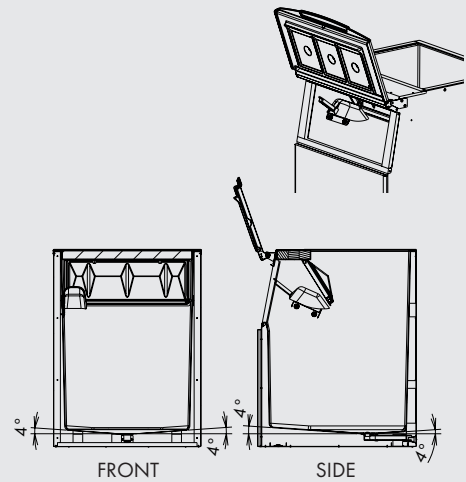

### FEATURES:

Convenient, global standard width 1220 cm (48"), fits nicely in most spaces, matching a wide range of Hoshizaki ice makers.

Sturdy construction provide safe and sanitary storage of Cube and Flake Ice.

ABS plastic, light-weight, insulated door, for ease of handling and comfortable access to ice.

Door opening angle allows for stable rest position during ice scooping.

Stainless-steel front and sides for added resistance to corrosion and ease of cleaning.

Blue polyethylene bin liner with rounded corners allows for faster collection of ice.

Ecological insulation foam blowing agent.

Back-panel drain connection.

**Max. storage capacity up to 340 kg**

**AHRI storage capacity up to 275 kg**