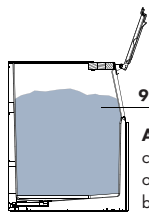

### FEATURES:

Convenient, global standard width 1220 cm (48"), fits nicely in most spaces, matching a wide range of Hoshizaki ice makers.

Sturdy construction provide safe and sanitary storage of Cube and Flake Ice.

Blue polyethylene bin liner with rounded corners allows for faster collection of ice.

Ecological insulation foam blowing agent.

Back-panel drain connection.

**Max. storage capacity up to 340 kg**

**AHRI storage capacity up to 275 kg**

90% Volume

**Application:**  
capacity calculated on 90% total volume based on rate of 480 Kg/m<sup>3</sup> (2,08 dm<sup>3</sup>/Kg)

80% Volume

**AHRI:** capacity calculated on 80% of total volume based on rate of 480 Kg/m<sup>3</sup> (2,08 dm<sup>3</sup>/Kg)