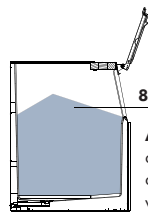

### FEATURES:

Convenient, global standard width 1220 cm (48"), fits nicely in most spaces, matching a wide range of Hoshizaki ice makers.

Sturdy construction provide safe and sanitary storage of Cube and Flake Ice.

Blue polyethylene bin liner with rounded corners allows for faster collection of ice.

Ecological insulation foam blowing agent.

Back-panel drain connection.

**Max. storage capacity up to 340 kg**

**AHRI storage capacity up to 275 kg**

90% Volume

**Application:**  
capacity calculated on 90% total volume based on rate of 480 Kg/m<sup>3</sup> (2,08 dm<sup>3</sup>/Kg)

80% Volume

**AHRI:** capacity calculated on 80% of total volume based on rate of 480 Kg/m<sup>3</sup> (2,08 dm<sup>3</sup>/Kg)