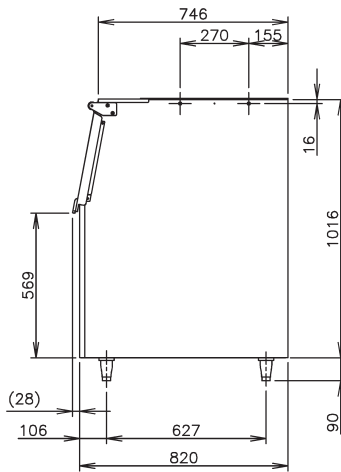

### STANDARD ACCESSORIES

- Scoop
- Scoop holder
- Legs
- Drain tube
- Nipple

MODEL	Exterior	Interior	Door style	Insulation	Connection-drain	Outside dimensions W x D x H (mm)	Adjustable legs height (mm)
<b>B-340 SA</b>	Stainless Steel, Galvanized Steel (Rear), Plastic Door	Polyurethane	Upward Opening	Polyurethane foam	Outlet 3/4" (connected at rear side)	1219,2 x 820 x 1016	90 - 120 mm

# HOSHIZAKI

LEADING NATURALLY

TOP

FRONT

SIDE

REAR

### SHIPPING SPECIFICATIONS

MODEL	Net Equipment Dimensions		Crated dimensions		
	W x D x H (mm)	Net Weight (kg)	W x D x H (mm)	Gross Weight (kg)	Volume (m <sup>3</sup> )
B-340SA	1219,2 x 820 x 1016	72	1328 x 928 x 1194	88	1,5