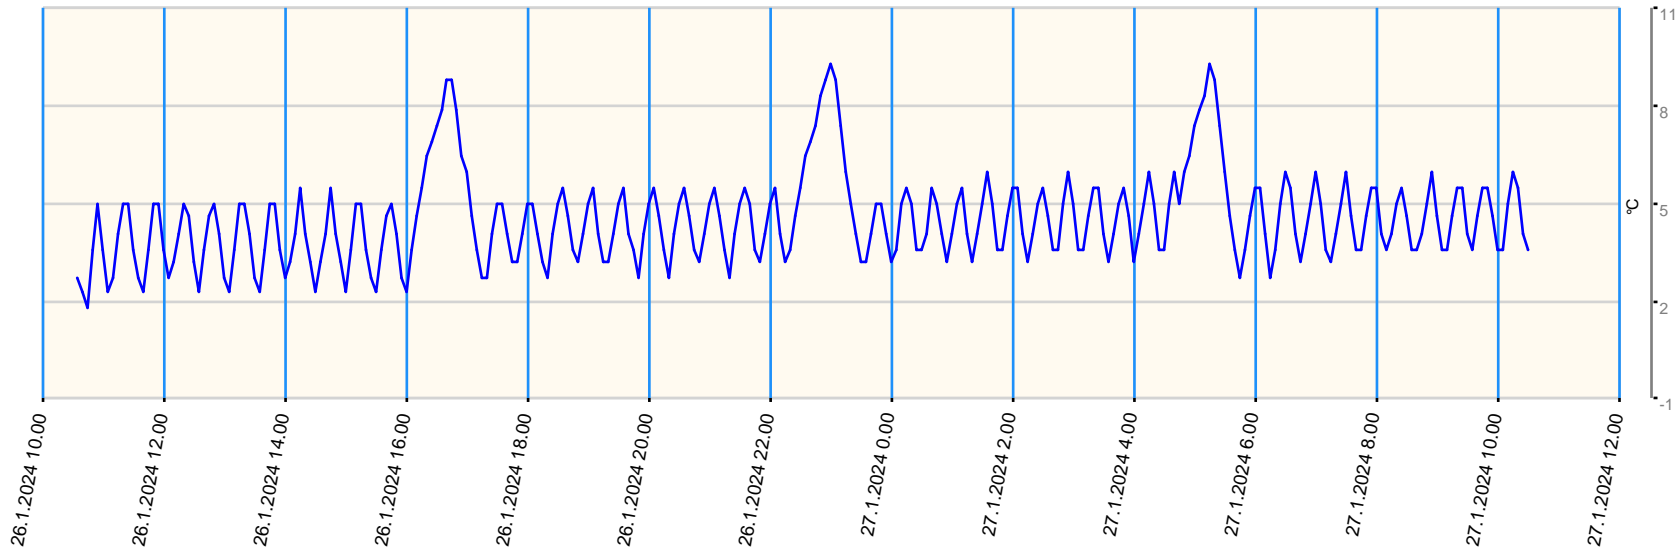

# Sensor value report

Report date: 26.1.2024 10.30.00 - 27.1.2024 10.30.00

Asset: VDW Repair Centre GPRS Gateway TGG Tel: +316 57105258

- last measurement less than 10 measurement intervals before
- last measurement more than 10 measurement intervals before
- no data for last measurement before

Node	Sensor	Unit	Min value	Max value	Avg value	Latest measurement	Latest value	State
B02 - Sensor 4	Ext Temperature 4	°C	1.8	9.3	4.526	21.2.2024 13.37.27	2.7	●