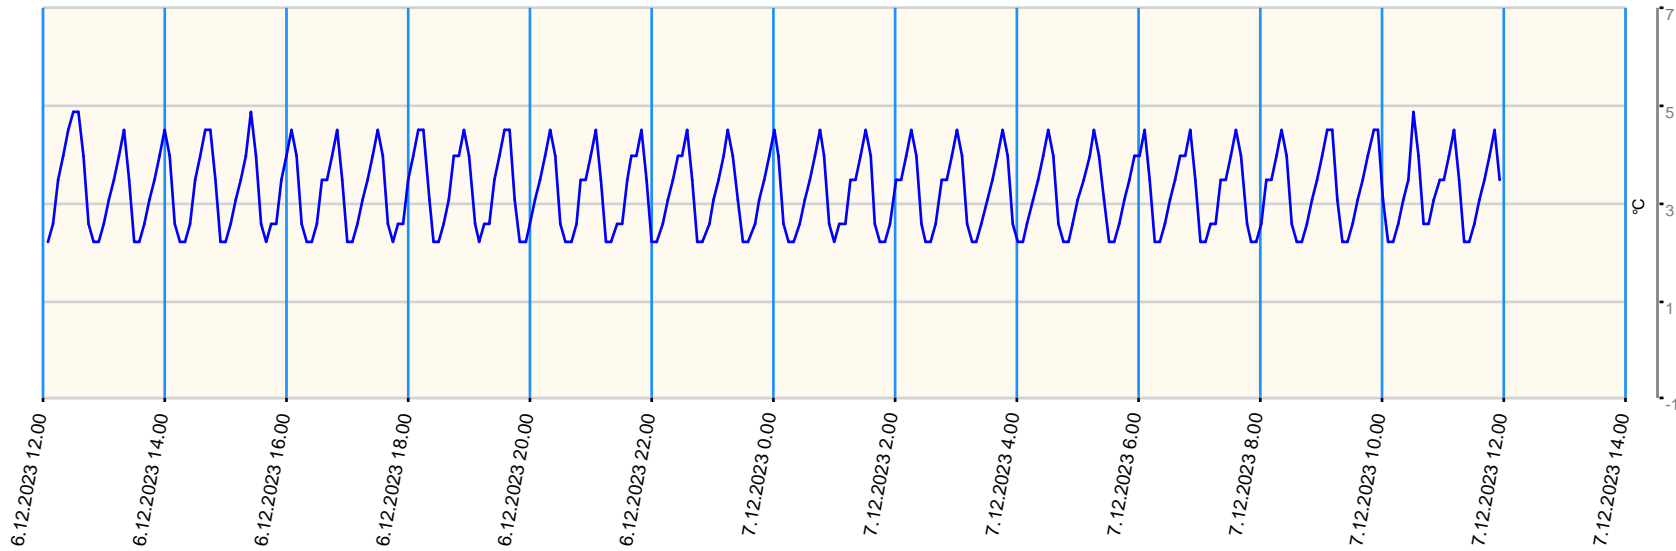

Sensor value report

Report date: 6.12.2023 12.00.00 - 7.12.2023 12.00.00

Asset: VDW Repair Centre GPRS Gateway TGG Tel: +316 57105258

- last measurement less than 10 measurement intervals before
- last measurement more than 10 measurement intervals before
- no data for last measurement before

Node	Sensor	Unit	Min value	Max value	Avg value	Latest measurement	Latest value	State
T01	Ext Temperature 1	℃	2.2	4.9	3.263	14.12.2023 10.57.11	17.8	●