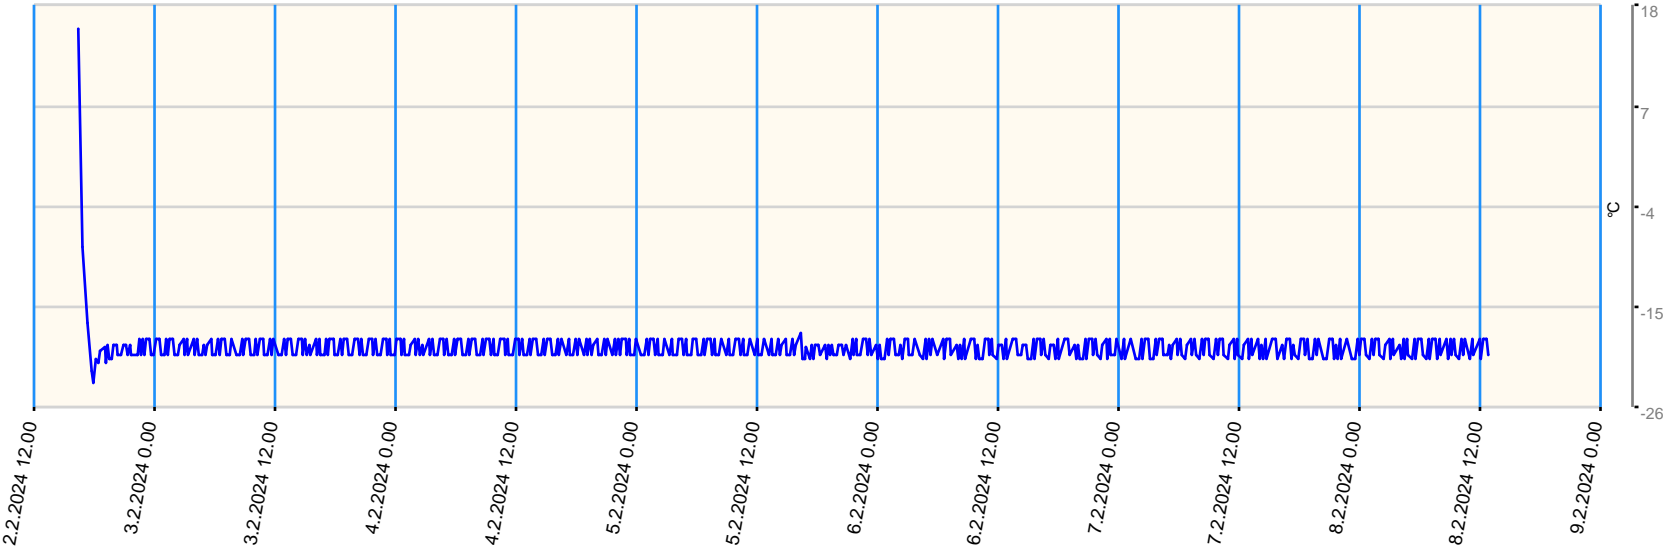

Sensor value report

Report date: 2.2.2024 16.20.00 - 8.2.2024 13.00.00

Asset: VDW Repair Centre GPRS Gateway TGG Tel: +316 57105258

- last measurement less than 10 measurement intervals before
- last measurement more than 10 measurement intervals before
- no data for last measurement

Node	Sensor	Unit	Min value	Max value	Avg value	Latest measurement	Latest value	State
T06	Ext Temperature 1	°C	-23.3	15.4	-19.459	9.2.2024 13.40.32	15.4	●