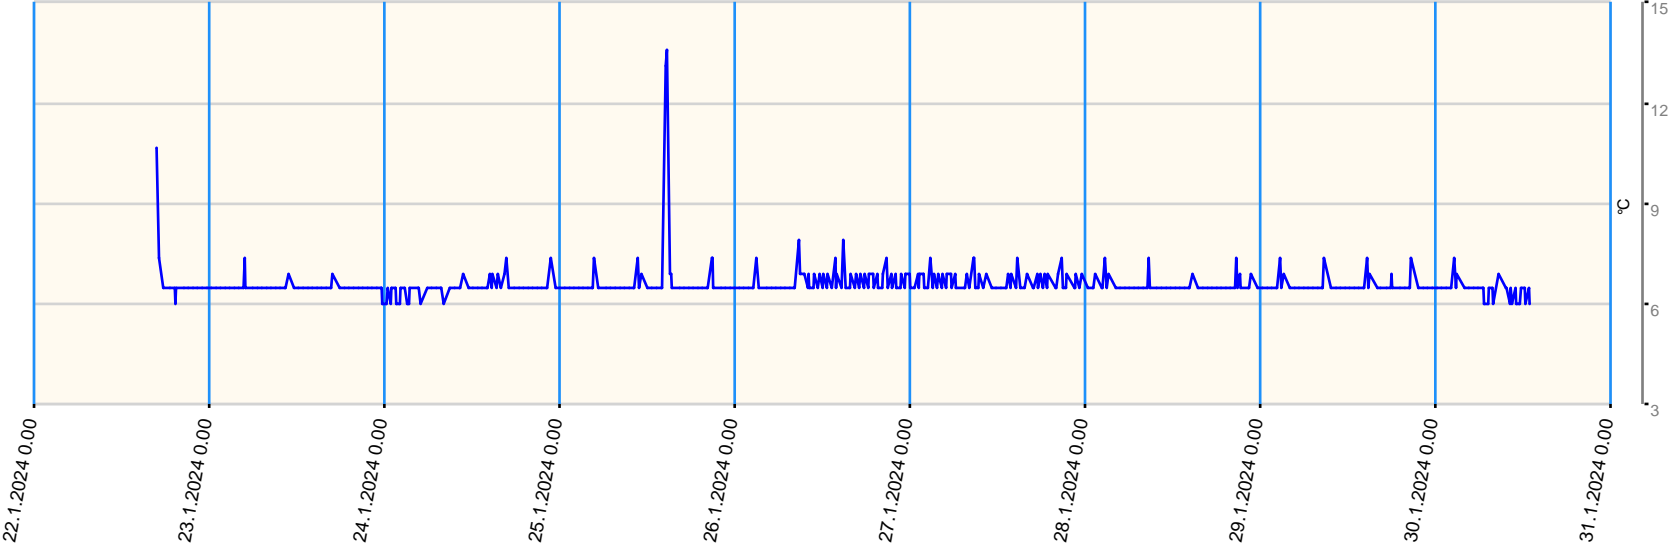

# Sensor value report

Report date: 22.1.2024 16.45.00 - 30.1.2024 13.30.00

Asset: VDW Repair Centre GPRS Gateway TGG Tel: +316 57105258

- last measurement less than 10 measurement intervals before
- last measurement more than 10 measurement intervals before
- no data for last measurement before

Node	Sensor	Unit	Min value	Max value	Avg value	Latest measurement	Latest value	State
B01 - Sensor 1	Ext Temperature 1	°C	6	13.6	6.553	31.1.2024 8.50.04	14	●