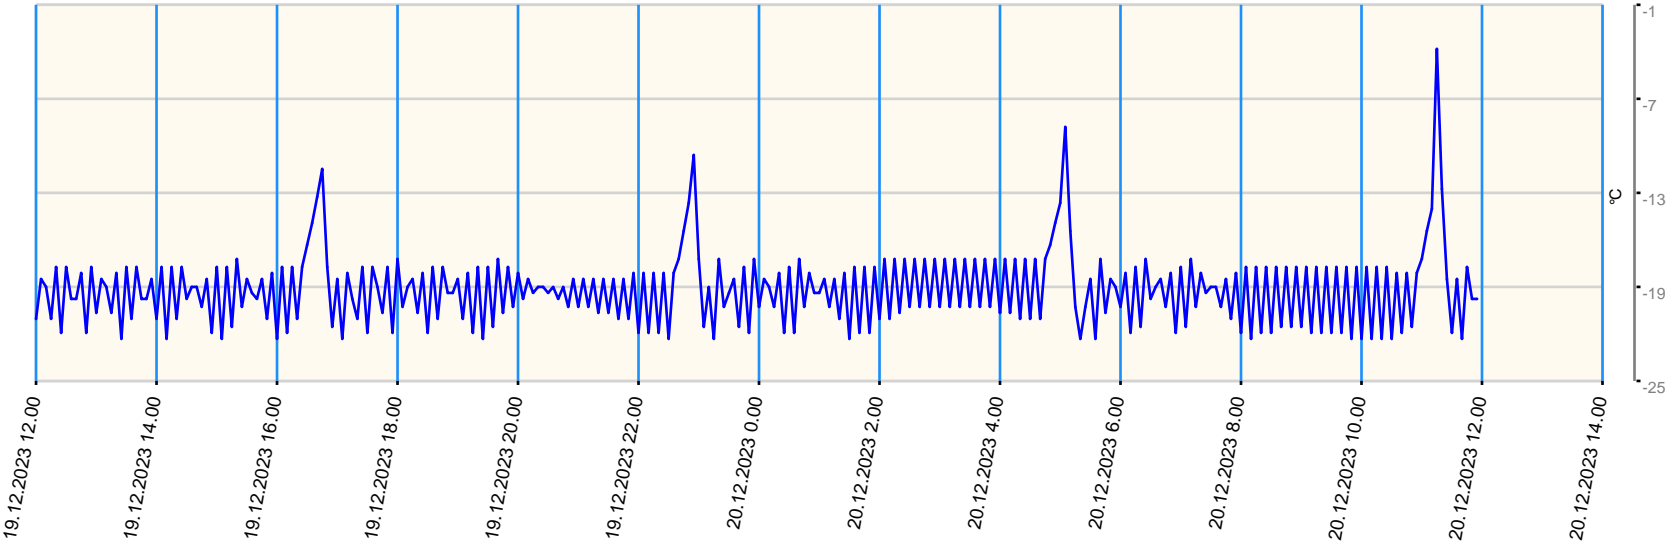

Sensor value report

Report date: 19.12.2023 12.00.00 - 20.12.2023 12.00.00

Asset: VDW Repair Centre GPRS Gateway TGG Tel: +316 57105258

- last measurement less than 10 measurement intervals before
- last measurement more than 10 measurement intervals before
- no data for last measurement

Node	Sensor	Unit	Min value	Max value	Avg value	Latest measurement	Latest value	State
B01 - Sensor 2	Ext Temperature 2	■ °C	-22.3	-3.7	-19.056	22.12.2023 11.40.17	14.5	●