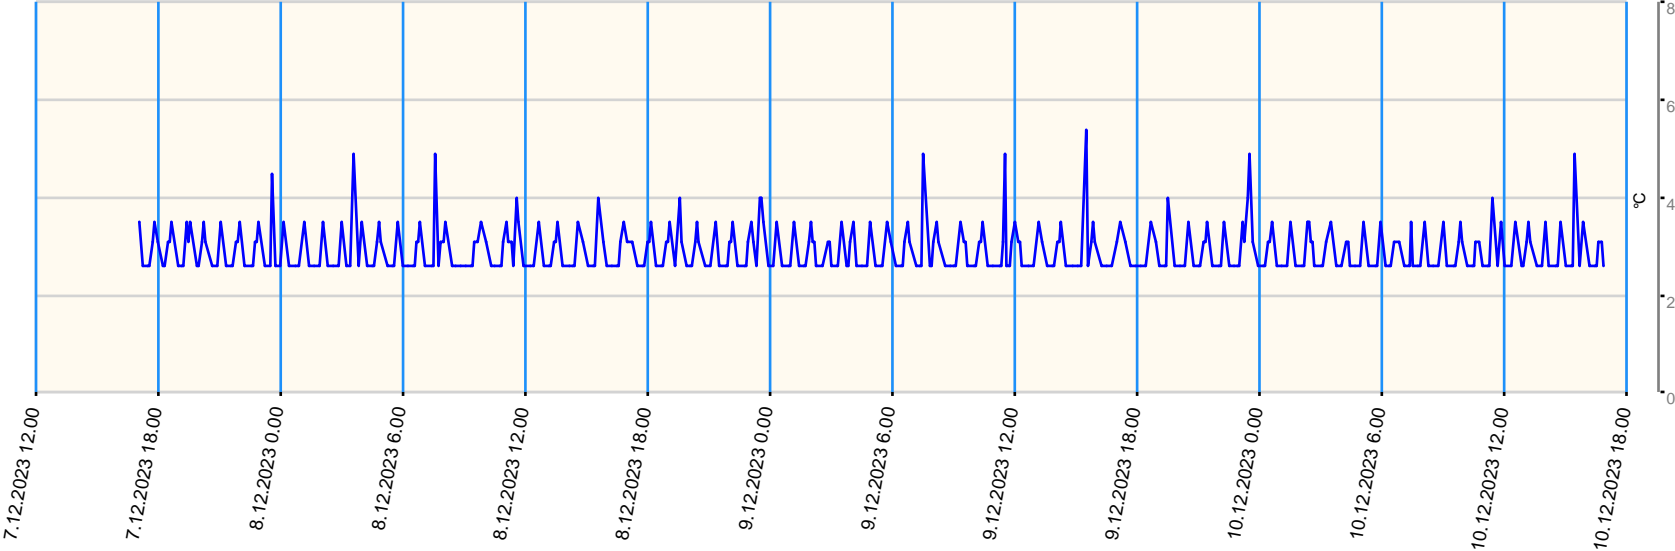

Sensor value report

Report date: 7.12.2023 17.00.00 - 10.12.2023 17.00.00

Asset: VDW Repair Centre GPRS Gateway TGG Tel: +316 57105258

● last measurement less than 10 measurement intervals before
 ● last measurement more than 10 measurement intervals before
 ● no data for last measurement before

Node	Sensor	Unit	Min value	Max value	Avg value	Latest measurement	Latest value	State
T07 - 2E99	Ext Temperature 1	°C	2.6	5.4	2.863	14.12.2023 11.09.16	15.4	●