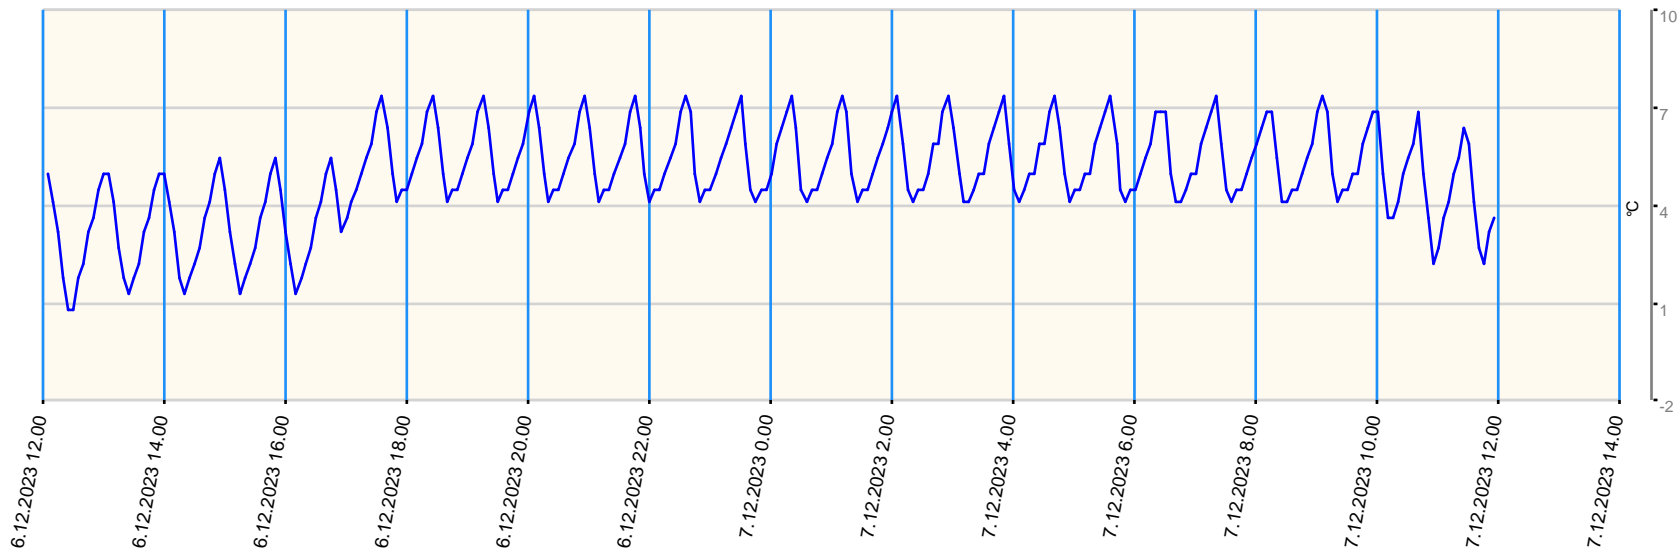

Sensor value report

Report date: 6.12.2023 12.00.00 - 7.12.2023 12.00.00

Asset: VDW Repair Centre GPRS Gateway TGG Tel: +316 57105258

- last measurement less than 10 measurement intervals before
- last measurement more than 10 measurement intervals before
- no data for last measurement before

Node	Sensor	Unit	Min value	Max value	Avg value	Latest measurement	Latest value	State
T05	Ext Temperature 1	°C	0.8	7.4	4.947	14.12.2023 11.02.11	18.8	●