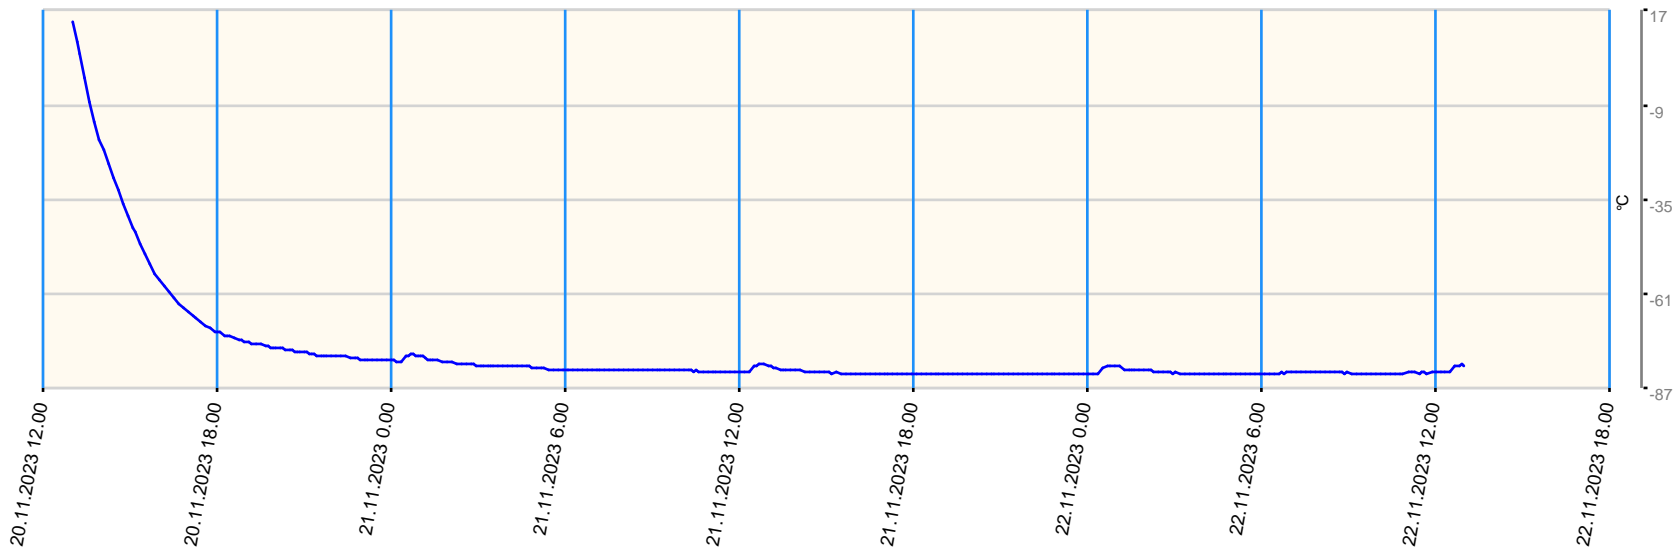

Sensor value report

Report date: 20.11.2023 13.00.00 - 22.11.2023 13.00.00

Asset: VDW Repair Centre GPRS Gateway TGG Tel: +316 57105258

- last measurement less than 10 measurement intervals before
- last measurement more than 10 measurement intervals before
- no data for last measurement before

Node	Sensor	Unit	Min value	Max value	Avg value	Latest measurement	Latest value	State
B01 - Sensor 4	Ext Temperature 4	°C	-82.7	14	-77.151	7.12.2023 19.56.24	16.9	●