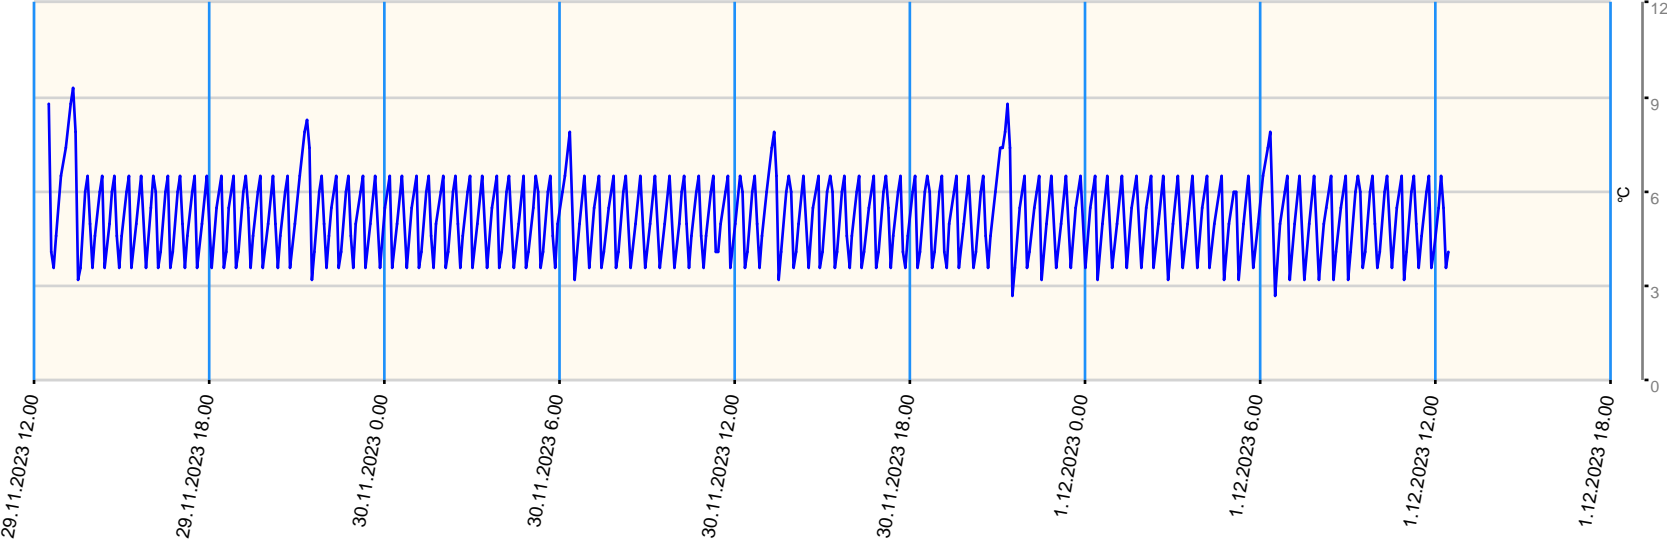

# Sensor value report

Report date: 29.11.2023 12.30.00 - 1.12.2023 12.30.00

Asset: VDW Repair Centre GPRS Gateway TGG Tel: +316 57105258

- last measurement less than 10 measurement intervals before
- last measurement more than 10 measurement intervals before
- no data for last measurement before

| Node           | Sensor            | Unit | Min value | Max value | Avg value | Latest measurement | Latest value | State |
|----------------|-------------------|------|-----------|-----------|-----------|--------------------|--------------|-------|
| B02 - Sensor 1 | Ext Temperature 1 | °C   | 2.7       | 9.3       | 5.217     | 7.12.2023 19.42.24 | -30.8        | ●     |