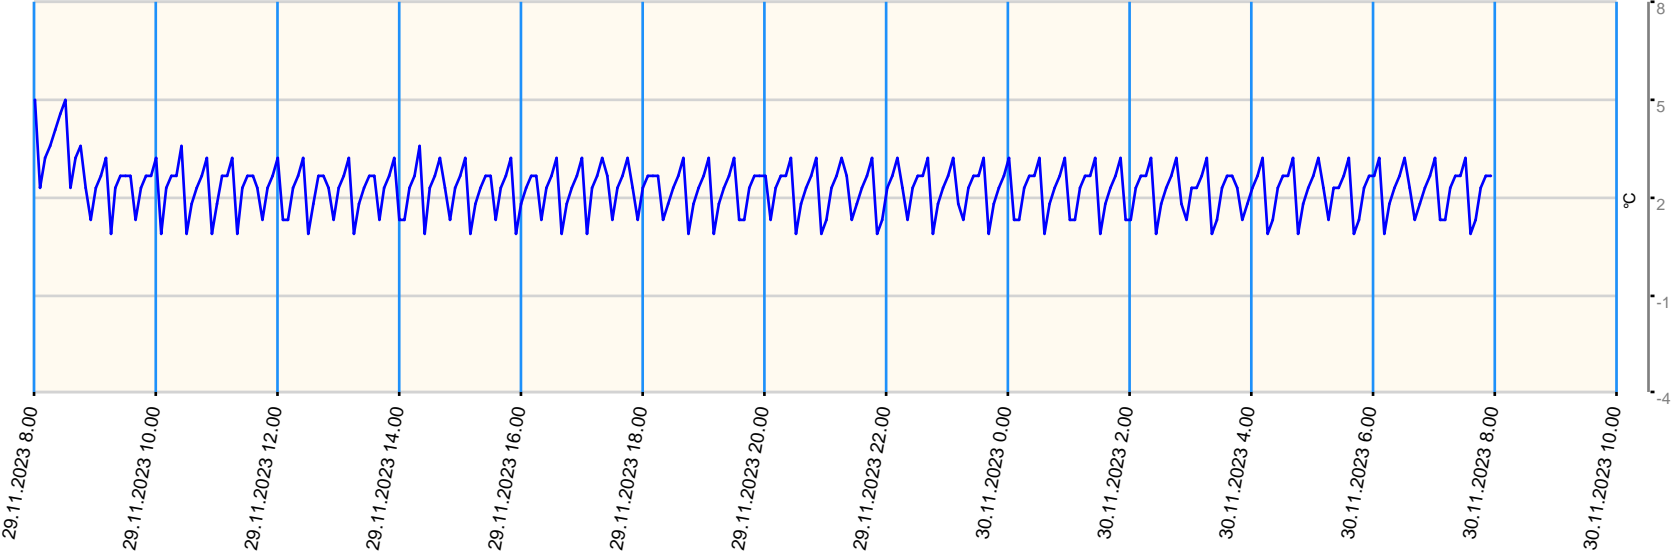

# Sensor value report

Report date: 29.11.2023 8.00.00 - 30.11.2023 8.00.00

Asset: VDW Repair Centre GPRS Gateway TGG Tel: +316 57105258

● last measurement less than 10 measurement intervals before     
 ● last measurement more than 10 measurement intervals before     
 ● no data for last measurement before

Node	Sensor	Unit	Min value	Max value	Avg value	Latest measurement	Latest value	State
B02 - Sensor 4	Ext Temperature 4	°C	0.9	5	2.293	7.12.2023 19.32.24	-34.2	<span style="color: green;">●</span>