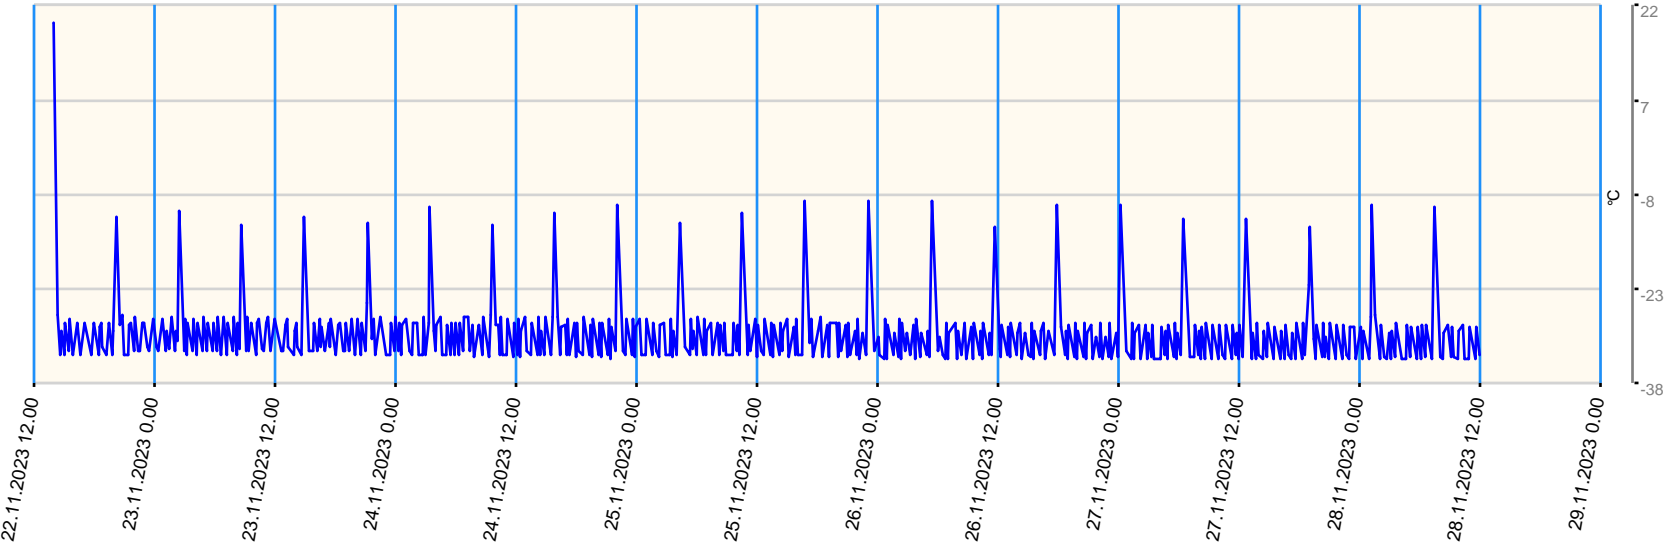

Sensor value report

Report date: 22.11.2023 13.55.00 - 28.11.2023 12.00.00

Asset: VDW Repair Centre GPRS Gateway TGG Tel: +316 57105258

- last measurement less than 10 measurement intervals before
- last measurement more than 10 measurement intervals before
- no data for last measurement

| Node | Sensor | Unit | Min value | Max value | Avg value | Latest measurement | Latest value | State |
|------|-------------------|------|-----------|-----------|-----------|--------------------|--------------|-------|
| T05 | Ext Temperature 1 | °C | -34.1 | 19.3 | -30.441 | 1.12.2023 19.40.31 | 15.9 | ● |