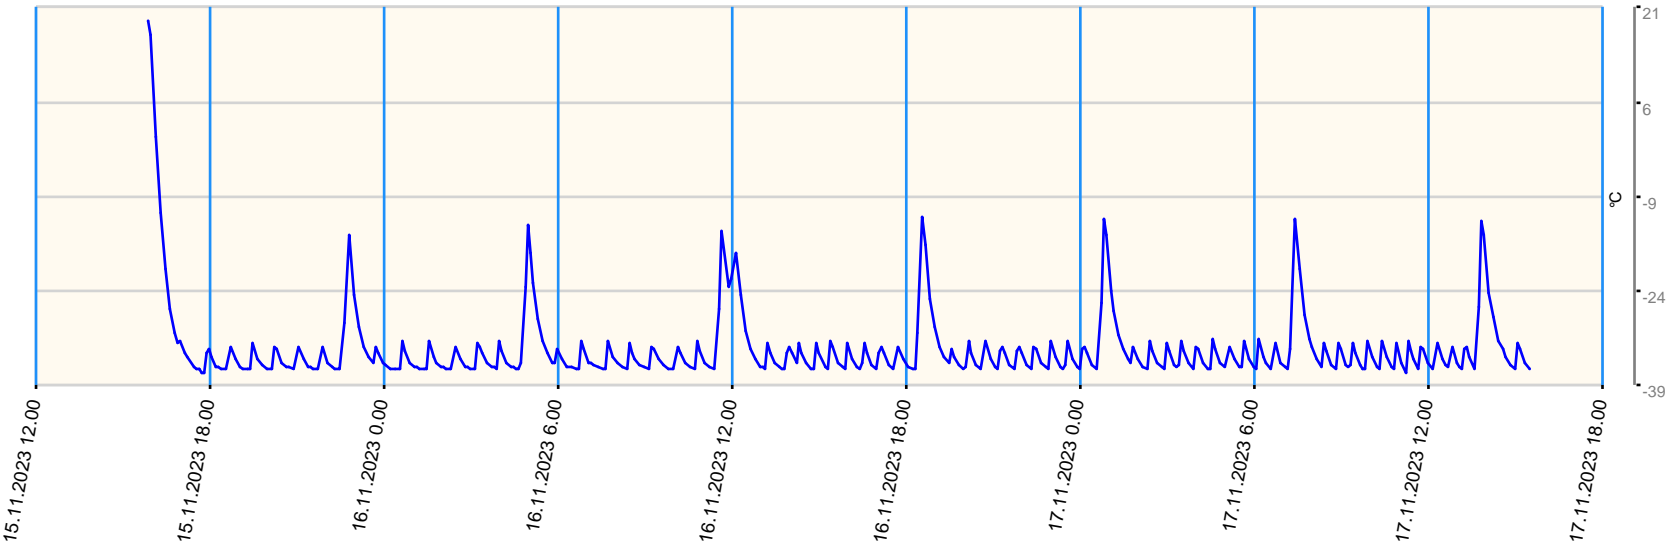

# Sensor value report

Report date: 15.11.2023 15.50.00 - 17.11.2023 15.30.00

Asset: VDW Repair Centre GPRS Gateway TGG Tel: +316 57105258

● last measurement less than 10 measurement intervals before     
 ● last measurement more than 10 measurement intervals before     
 ● no data for last measurement before

Node	Sensor	Unit	Min value	Max value	Avg value	Latest measurement	Latest value	State
T02	Ext Temperature 1	°C	-36.8	19	-33.038	27.11.2023 20.44.47	15.6	<span style="color: green;">●</span>