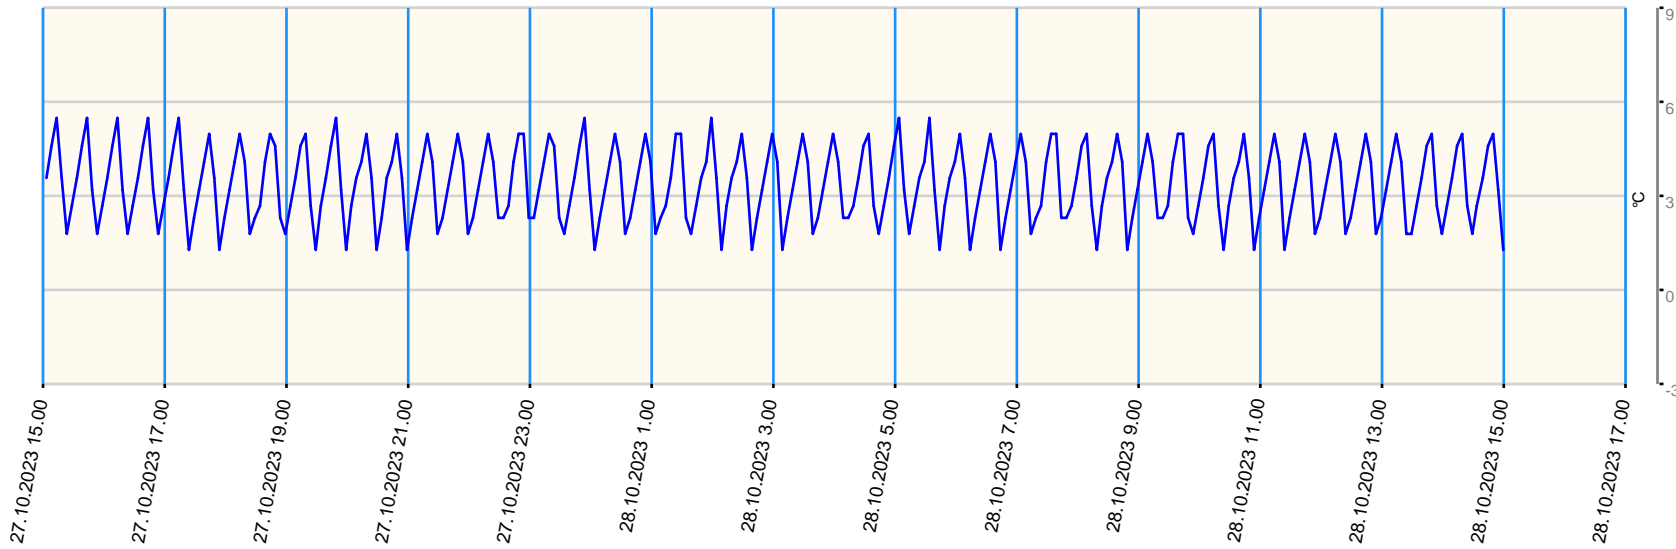

# Sensor value report

Report date: 27.10.2023 15.00.00 - 28.10.2023 15.00.00

Asset: VDW Repair Centre GPRS Gateway TGG Tel: +316 57105258

- last measurement less than 10 measurement intervals before
- last measurement more than 10 measurement intervals before
- no data for last measurement

Node	Sensor	Unit	Min value	Max value	Avg value	Latest measurement	Latest value	State
B01 - Sensor 1	Ext Temperature 1	°C	1.3	5.5	3.410	31.10.2023 10.09.46	20.3	●