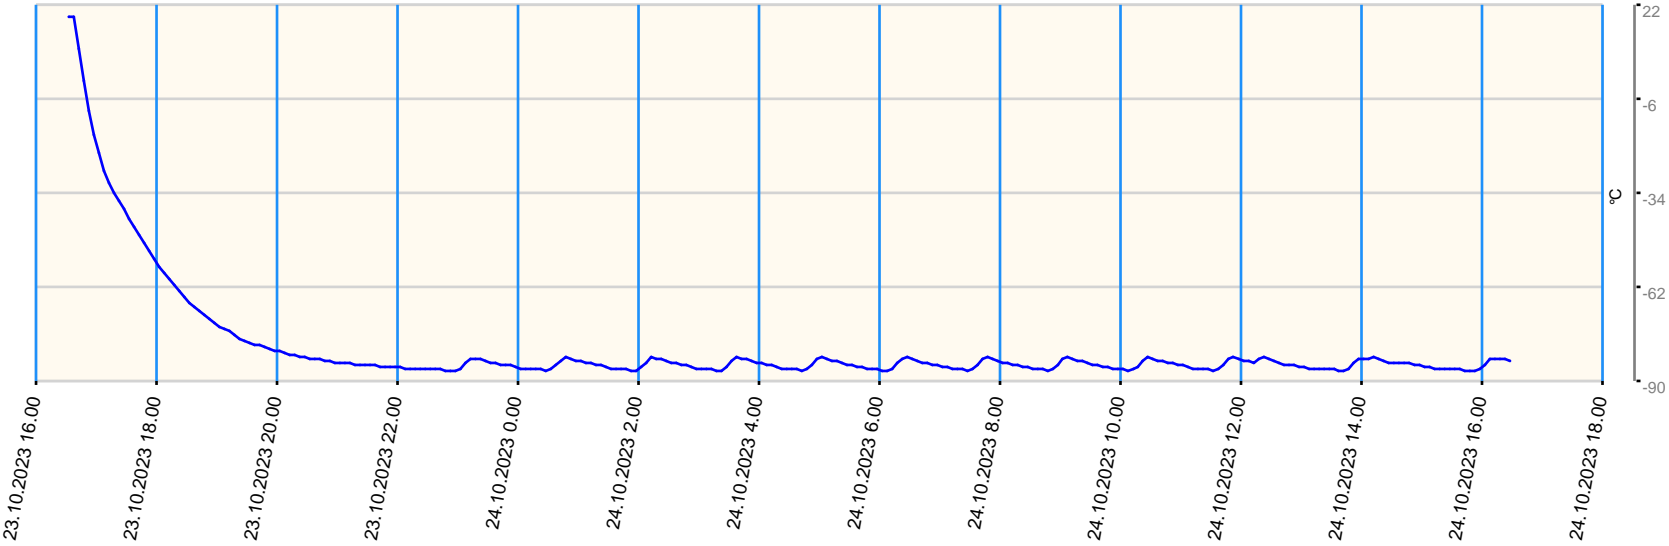

Sensor value report

Report date: 23.10.2023 16.30.00 - 24.10.2023 16.30.00

Asset: VDW Repair Centre GPRS Gateway TGG Tel: +316 57105258

- last measurement less than 10 measurement intervals before
- last measurement more than 10 measurement intervals before
- no data for last measurement before

Node	Sensor	Unit	Min value	Max value	Avg value	Latest measurement	Latest value	State
B01 - Sensor 4	Ext Temperature 4	°C	-86.6	18.9	-80.033	31.10.2023 9.54.23	20.3	●