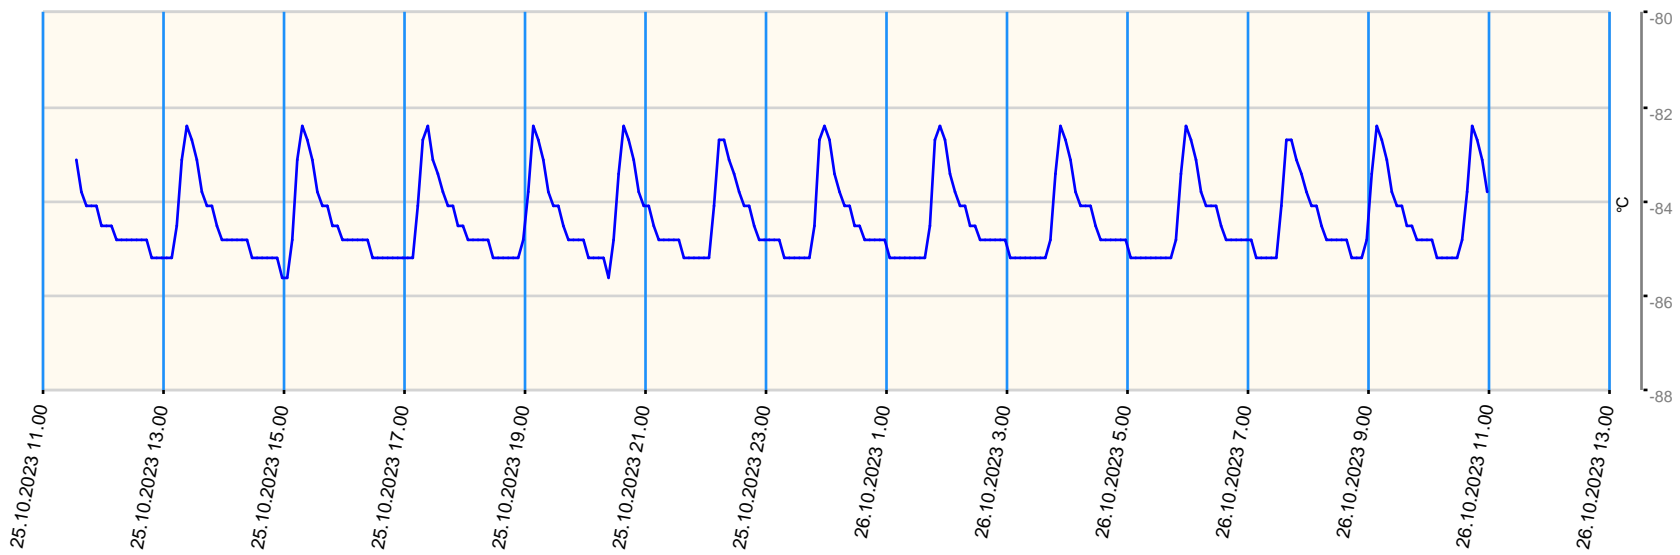

Sensor value report

Report date: 25.10.2023 11.30.00 - 26.10.2023 11.00.00

Asset: VDW Repair Centre GPRS Gateway TGG Tel: +316 57105258

- last measurement less than 10 measurement intervals before
- last measurement more than 10 measurement intervals before
- no data for last measurement before

Node	Sensor	Unit	Min value	Max value	Avg value	Latest measurement	Latest value	State
B01 - Sensor 2	Ext Temperature 2	°C	-85.6	-82.4	-84.412	31.10.2023 9.54.23	19.8	●