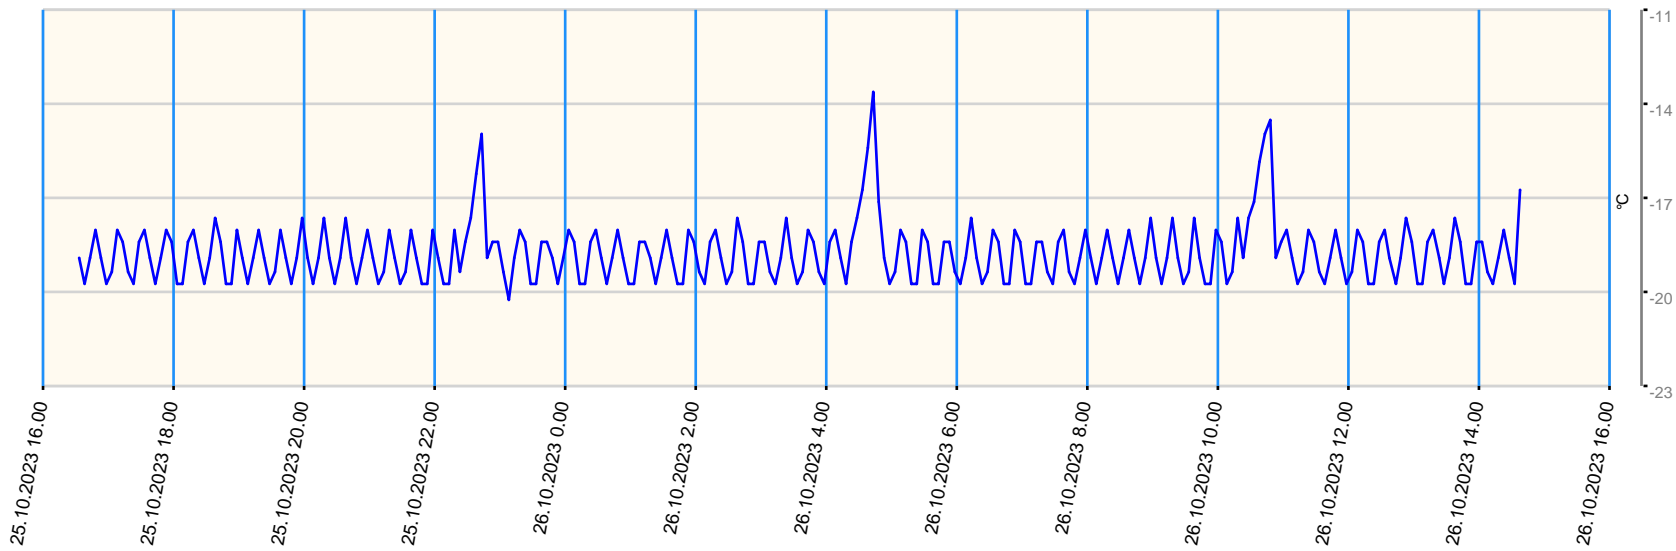

Sensor value report

Report date: 25.10.2023 16.30.00 - 26.10.2023 14.40.00

Asset: VDW Repair Centre GPRS Gateway TGG Tel: +316 57105258

- last measurement less than 10 measurement intervals before
- last measurement more than 10 measurement intervals before
- no data for last measurement before

Node	Sensor	Unit	Min value	Max value	Avg value	Latest measurement	Latest value	State
B01 - Sensor 4	Ext Temperature 4	°C	-20.2	-13.6	-18.760	26.10.2023 16.02.48	19.4	●