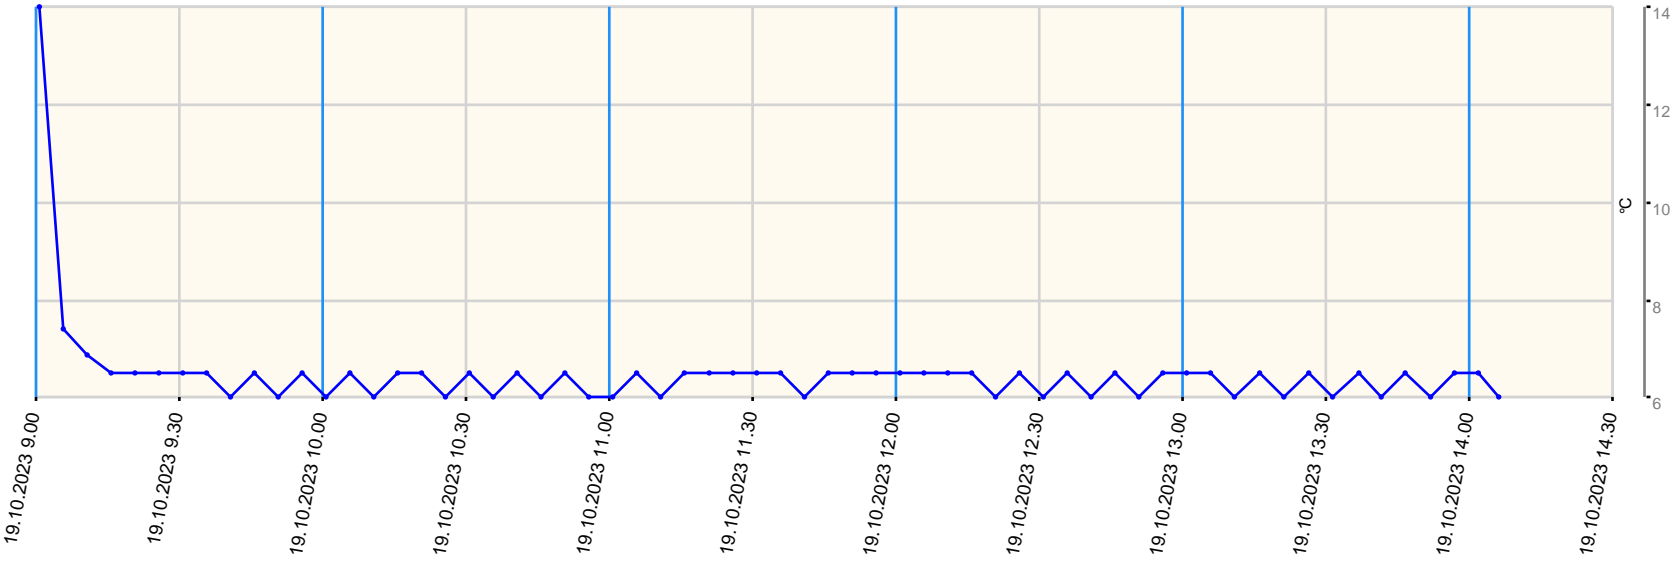

Sensor value report

Report date: 19.10.2023 9.00.00 - 19.10.2023 14.10.00

Asset: VDW Repair Centre GPRS Gateway TGG Tel: +316 57105258

- last measurement less than 10 measurement intervals before
- last measurement more than 10 measurement intervals before
- no data for last measurement before

Node	Sensor	Unit	Min value	Max value	Avg value	Latest measurement	Latest value	State
B01 - Sensor 2	Ext Temperature 2	■ °C	6	14	6.465	19.10.2023 14.16.11	11.2	●