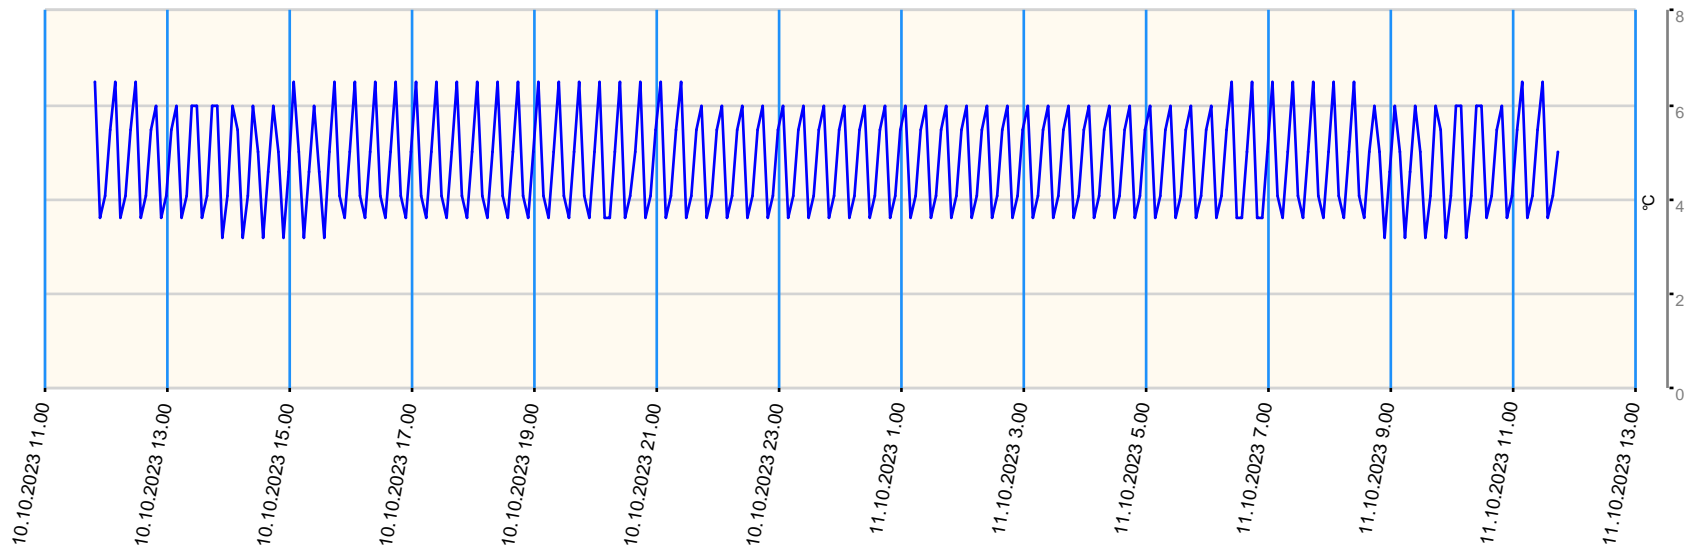

Sensor value report

Report date: 10.10.2023 11.45.00 - 11.10.2023 11.45.00

Asset: VDW Repair Centre GPRS Gateway TGG Tel: +316 57105258

- last measurement less than 10 measurement intervals before
- last measurement more than 10 measurement intervals before
- no data for last measurement before

Node	Sensor	Unit	Min value	Max value	Avg value	Latest measurement	Latest value	State
B01 - Sensor 1	Ext Temperature 1	■ °C	3.2	6.5	4.799	17.10.2023 16.10.10	19.8	●