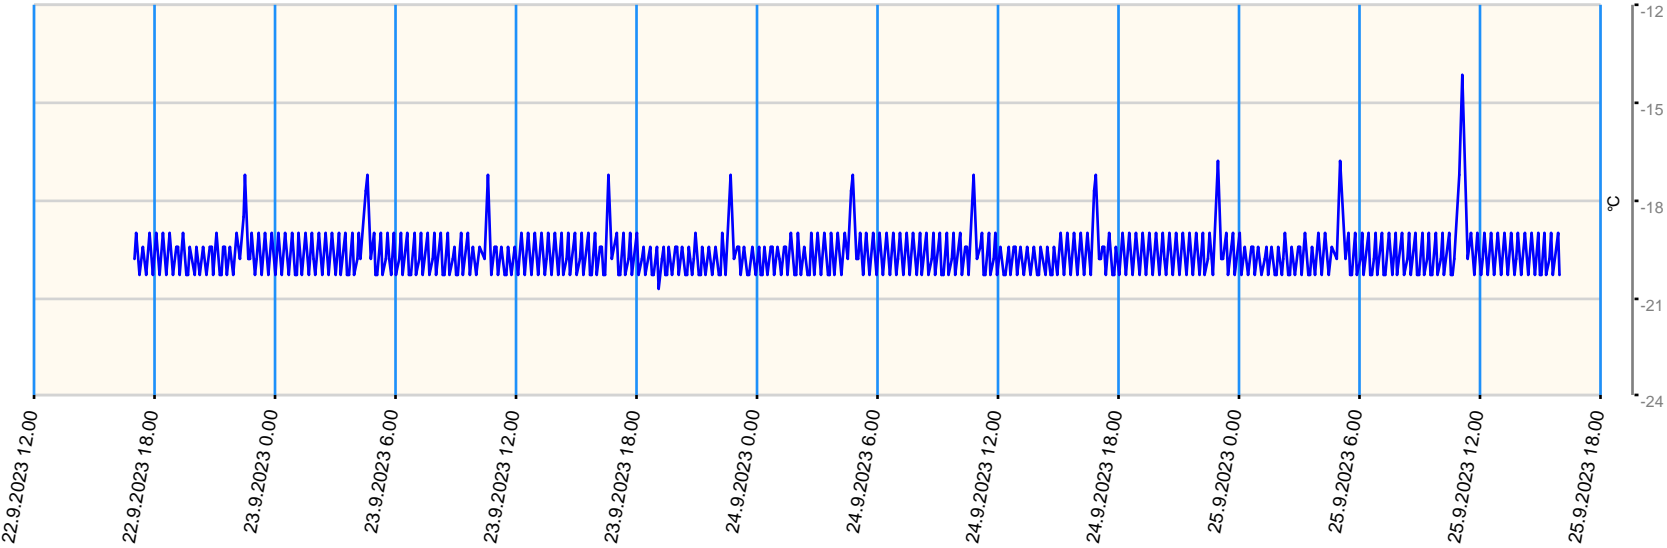

# Sensor value report

Report date: 22.9.2023 17.00.00 - 25.9.2023 16.00.00

Asset: VDW Repair Centre GPRS Gateway TGG Tel: +316 57105258

- last measurement less than 10 measurement intervals before
- last measurement more than 10 measurement intervals before
- no data for last measurement before

Node	Sensor	Unit	Min value	Max value	Avg value	Latest measurement	Latest value	State
T03	Ext Temperature 1	°C	-20.7	-14.1	-19.702	25.9.2023 16.57.32	19.3	●