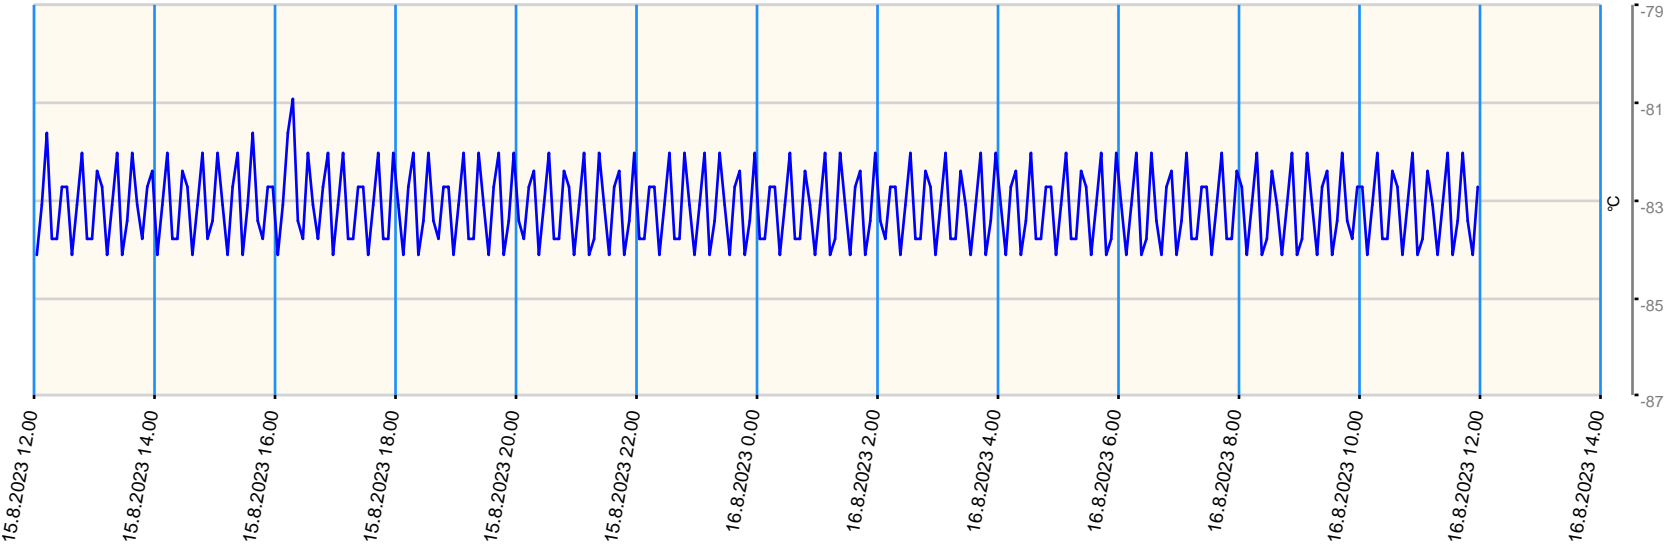

# Sensor value report

Report date: 15.8.2023 12.00.00 - 16.8.2023 12.00.00

Asset: VDW Repair Centre GPRS Gateway TGG Tel: +316 57105258

- last measurement less than 10 measurement intervals before
- last measurement more than 10 measurement intervals before
- no data for last measurement before

Node	Sensor	Unit	Min value	Max value	Avg value	Latest measurement	Latest value	State
B02 - Sensor 1	Ext Temperature 1	°C	-84.1	-80.9	-83.126	22.8.2023 10.29.56	23.3	●