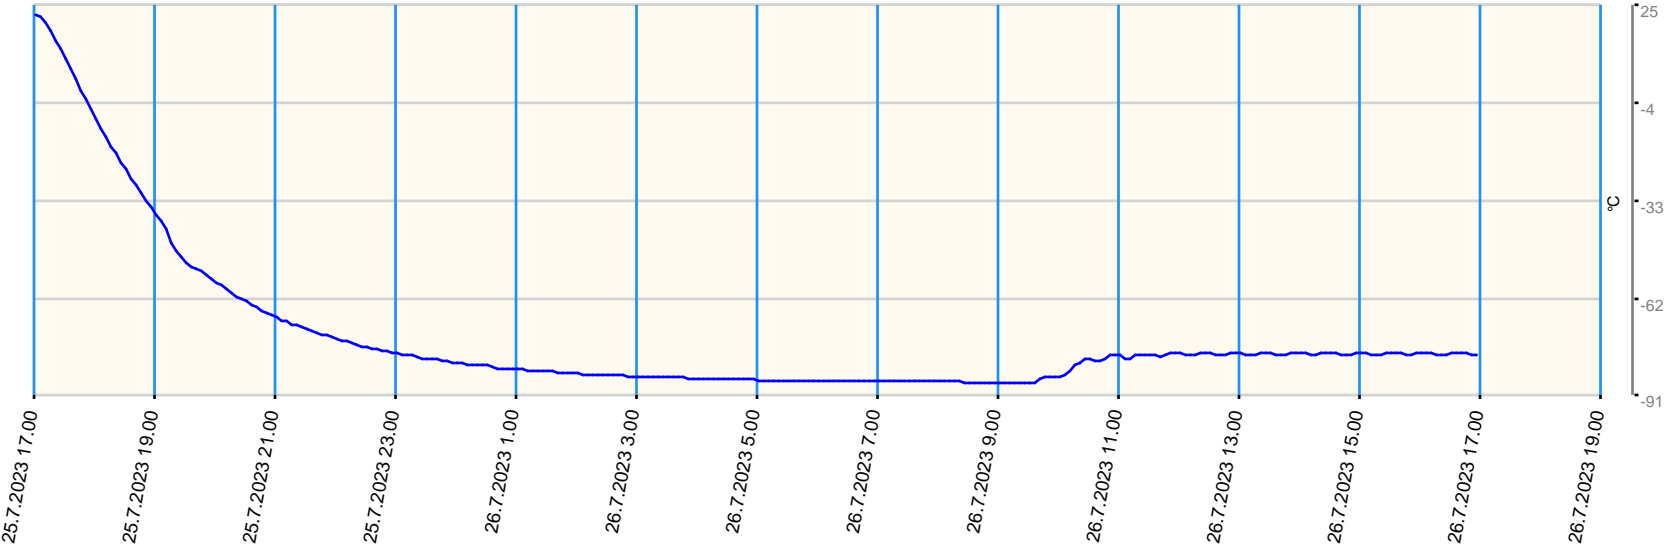

Sensor value report

Report date: 25.7.2023 17.00.00 - 26.7.2023 17.00.00

Asset: VDW Repair Centre GPRS Gateway TGG Tel: +316 57105258

- last measurement less than 10 measurement intervals before
- last measurement more than 10 measurement intervals before
- no data for last measurement before

Node	Sensor	Unit	Min value	Max value	Avg value	Latest measurement	Latest value	State
B01 - Sensor 4	Ext Temperature 4	°C	-87.3	22.3	-73.267	22.8.2023 10.18.56	23.3	●