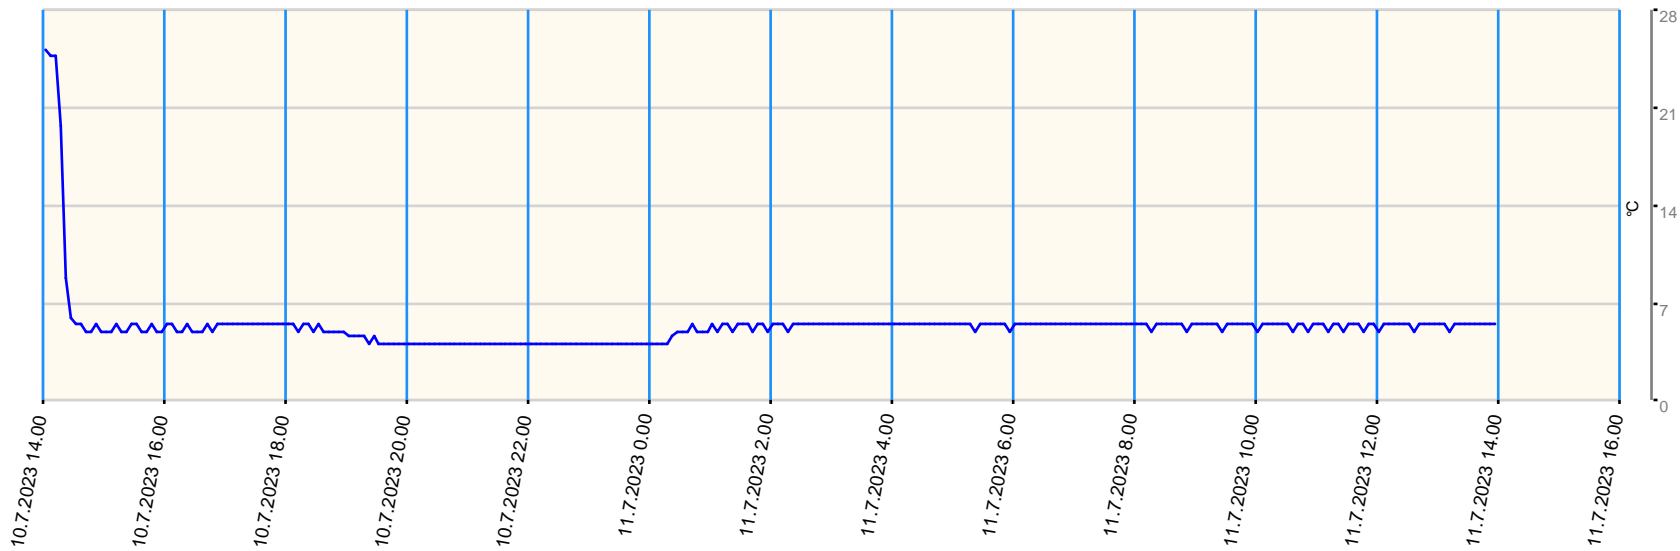

Sensor value report

Report date: 10.7.2023 14.00.00 - 11.7.2023 14.00.00

Asset: VDW Repair Centre GPRS Gateway TGG Tel: +316 57105258

- last measurement less than 10 measurement intervals before
- last measurement more than 10 measurement intervals before
- no data for last measurement before

Node	Sensor	Unit	Min value	Max value	Avg value	Latest measurement	Latest value	State
B01 - Sensor 2	Ext Temperature 2	■ °C	4.1	25.2	5.055	13.7.2023 16.12.17	24.3	●