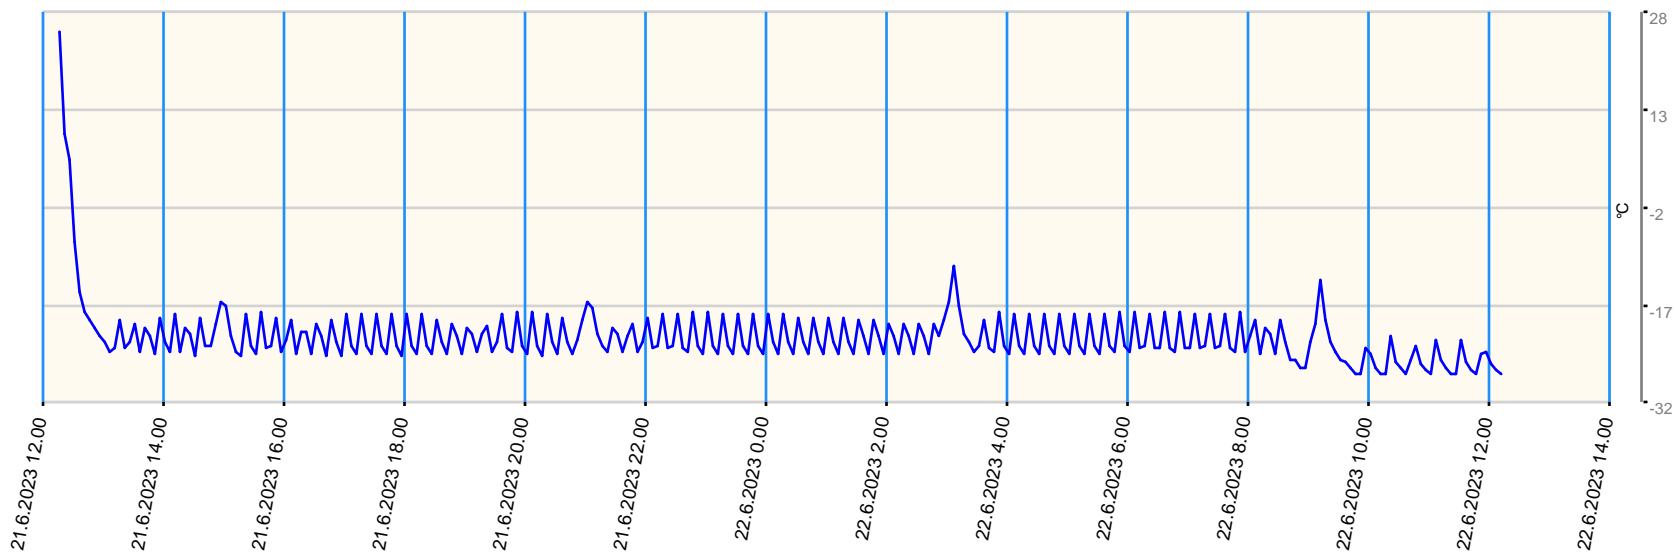

Sensor value report

Report date: 21.6.2023 12.15.00 - 22.6.2023 12.15.00

Asset: VDW Repair Centre GPRS Gateway TGG Tel: +316 57105258

- last measurement less than 10 measurement intervals before
- last measurement more than 10 measurement intervals before
- no data for last measurement before

Node	Sensor	Unit	Min value	Max value	Avg value	Latest measurement	Latest value	State
B01 - Sensor 3	Ext Temperature 3	°C	-27.4	25.2	-21.769	23.6.2023 15.42.05	27.2	●