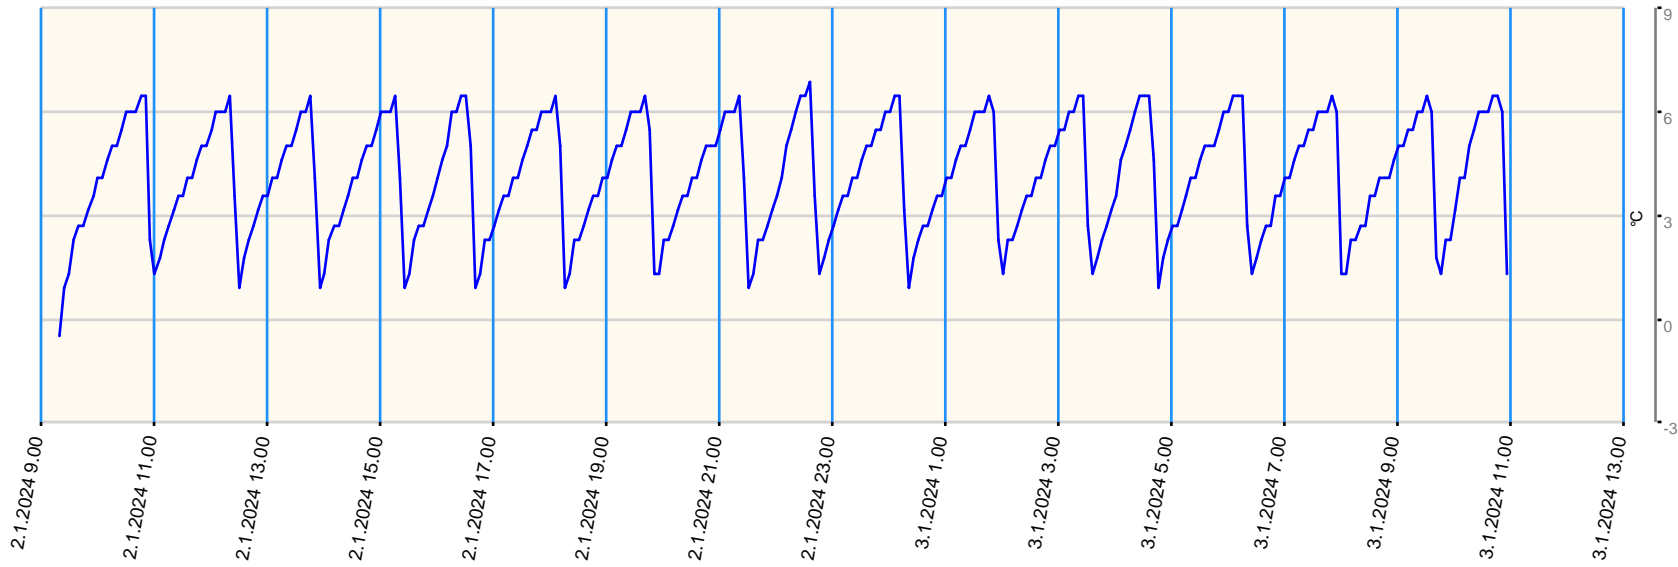

Sensor value report

Report date: 2.1.2024 9.15.00 - 3.1.2024 11.00.00

Asset: VDW Repair Centre GPRS Gateway TGG Tel: +316 57105258

- last measurement less than 10 measurement intervals before
- last measurement more than 10 measurement intervals before
- no data for last measurement before

Node	Sensor	Unit	Min value	Max value	Avg value	Latest measurement	Latest value	State
B01 - Sensor 1	Ext Temperature 1	■ °C	-0.5	6.9	4.097	3.1.2024 15.31.08	15.5	●