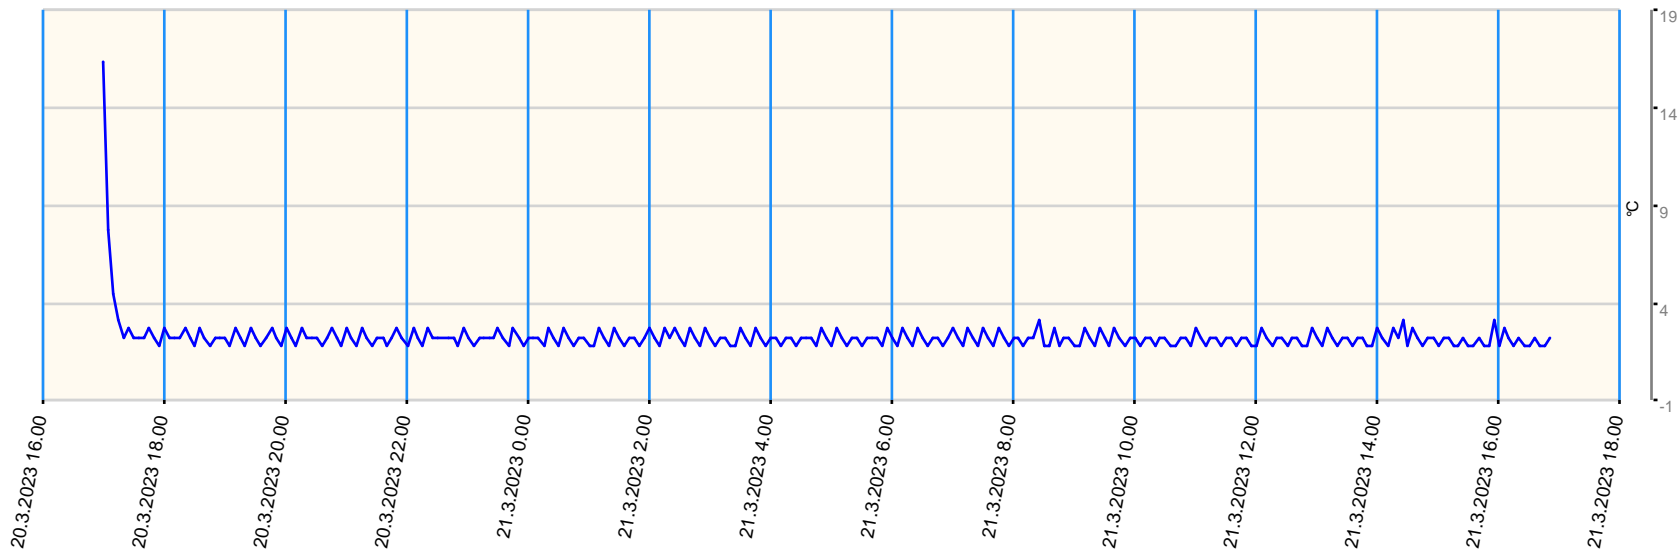

# Sensor value report

Report date: 20.3.2023 16.55.00 - 21.3.2023 16.55.00

Asset: VDW Repair Centre GPRS Gateway TGG Tel: +316 57105258

- last measurement less than 10 measurement intervals before
- last measurement more than 10 measurement intervals before
- no data for last measurement before

| Node | Sensor            | Unit | Min value | Max value | Avg value | Latest measurement | Latest value | State |
|------|-------------------|------|-----------|-----------|-----------|--------------------|--------------|-------|
| T05  | Ext Temperature 1 | °C   | 1.8       | 16.4      | 2.247     | 5.4.2023 15.25.05  | 14           | ●     |