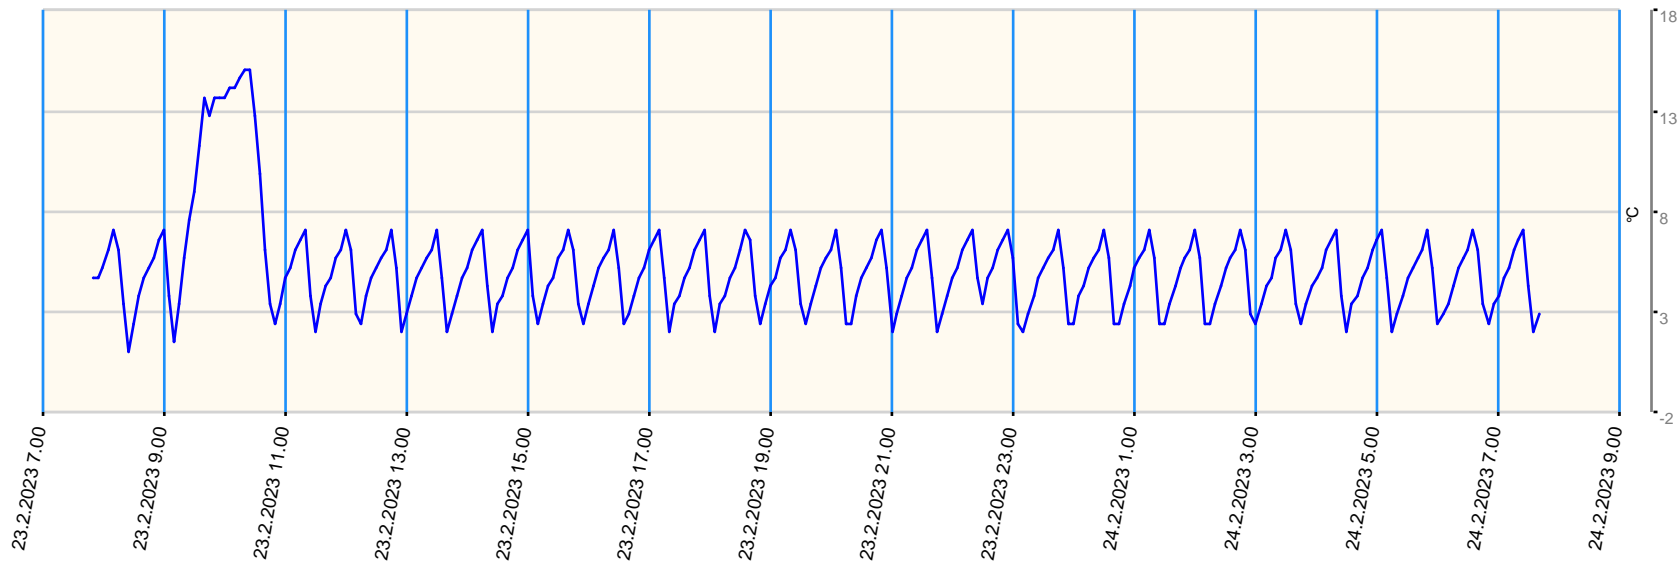

# Sensor value report

Report date: 23.2.2023 7.45.00 - 24.2.2023 7.45.00

Asset: VDW Repair Centre GPRS Gateway TGG Tel: +316 57105258

- last measurement less than 10 measurement intervals before
- last measurement more than 10 measurement intervals before
- no data for last measurement before

Node	Sensor	Unit	Min value	Max value	Avg value	Latest measurement	Latest value	State
T02	Ext Temperature 1	°C	1	15.1	5.175	24.2.2023 11.19.42	18	●