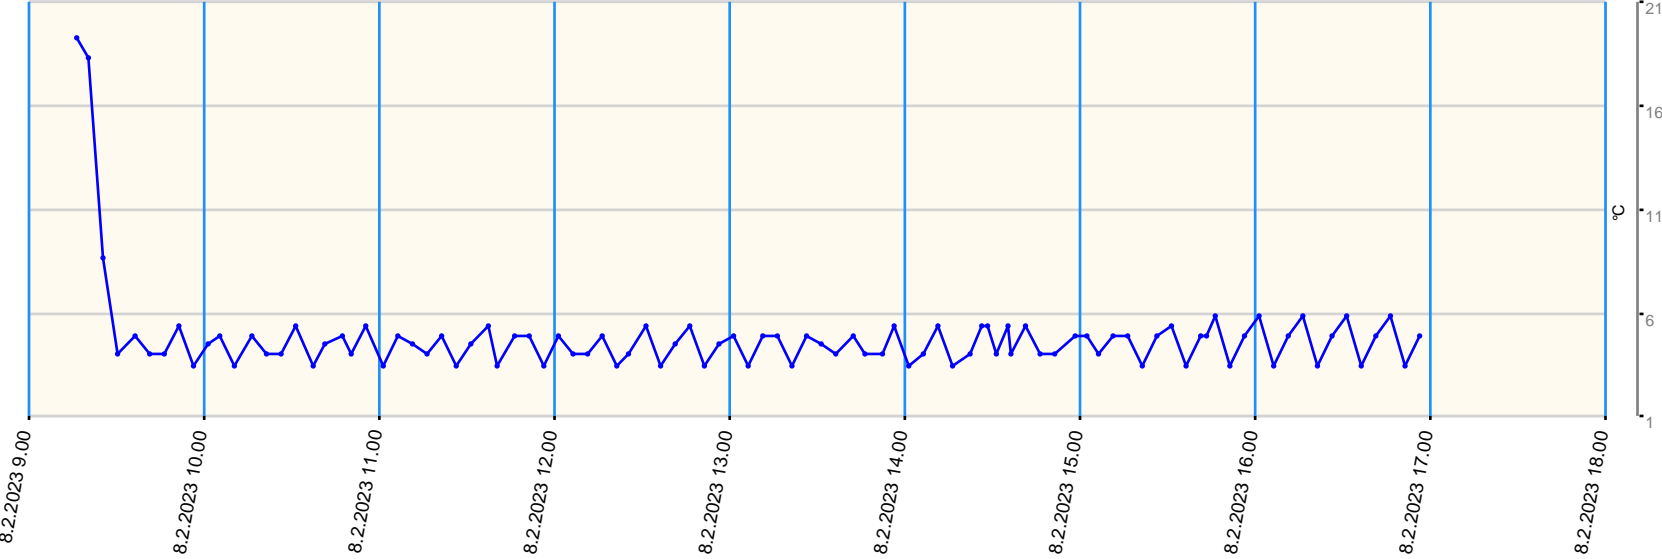

# Sensor value report

Report date: 8.2.2023 9.15.00 - 8.2.2023 17.00.00

Asset: VDW Repair Centre GPRS Gateway TGG Tel: +316 57105258

- last measurement less than 10 measurement intervals before
- last measurement more than 10 measurement intervals before
- no data for last measurement before

Node	Sensor	Unit	Min value	Max value	Avg value	Latest measurement	Latest value	State
T01	Ext Temperature 1	°C	3.5	19.3	4.818	9.2.2023 16.02.20	16.3	<span style="color: green;">●</span>