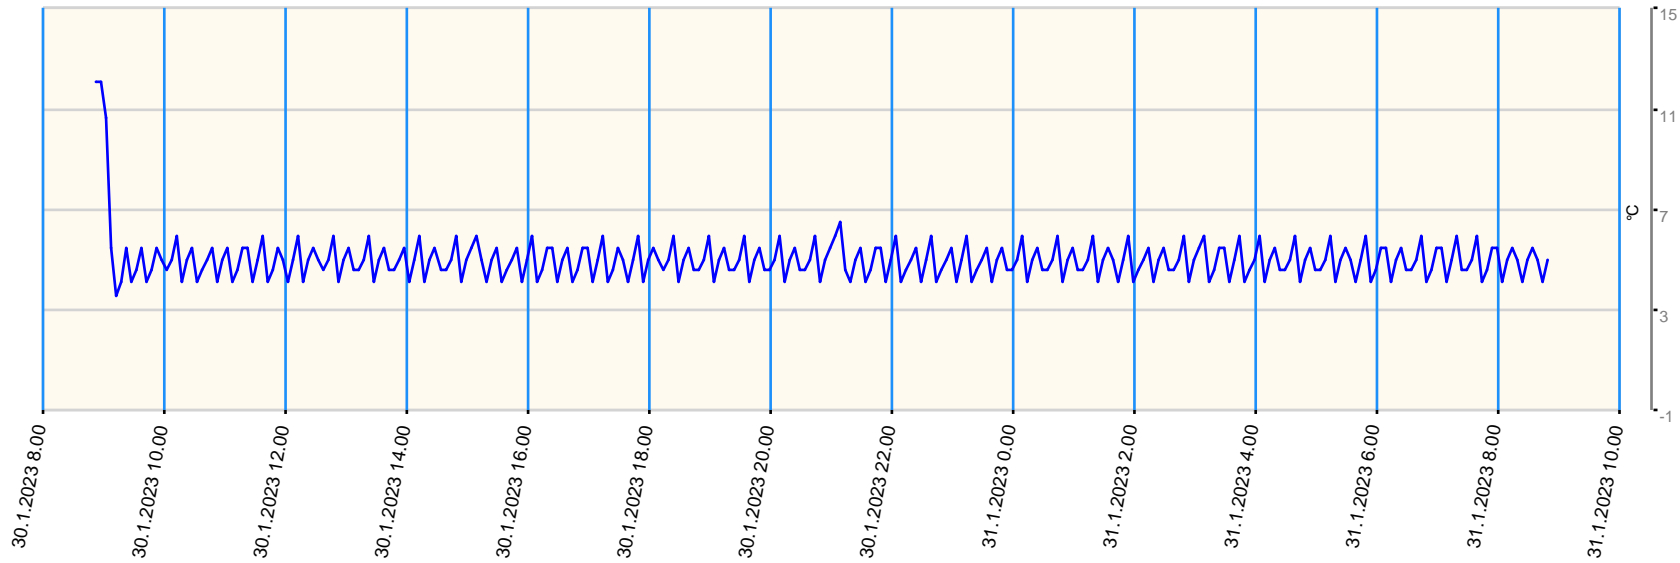

Sensor value report

Report date: 30.1.2023 8.50.00 - 31.1.2023 8.50.00

Asset: VDW Repair Centre GPRS Gateway TGG Tel: +316 57105258

- last measurement less than 10 measurement intervals before
- last measurement more than 10 measurement intervals before
- no data for last measurement

Node	Sensor	Unit	Min value	Max value	Avg value	Latest measurement	Latest value	State
B01 - Sensor 4	Ext Temperature 4	°C	3.6	12.1	5.019	1.2.2023 11.28.58	14	●