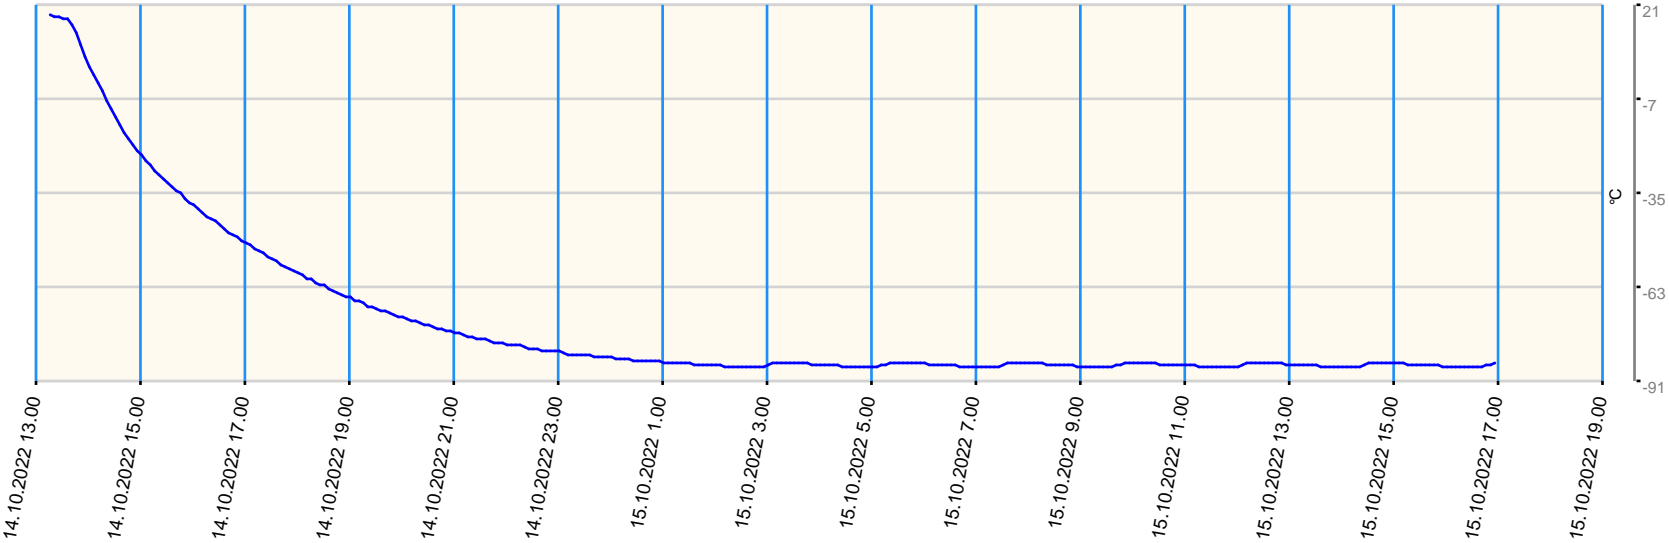

Sensor value report

Report date: 14.10.2022 13.15.00 - 15.10.2022 17.00.00

Asset: VDW Repair Centre loggers

● last measurement less than 10 measurement intervals before
 ● last measurement more than 10 measurement intervals before
 ● no data for last measurement before

Node	Sensor	Unit	Min value	Max value	Avg value	Latest measurement	Latest value	State
B02 - Sensor 3	Ext Temperature 3	°C	-86.6	18.4	-73.345	25.10.2022 9.53.24	20.8	●