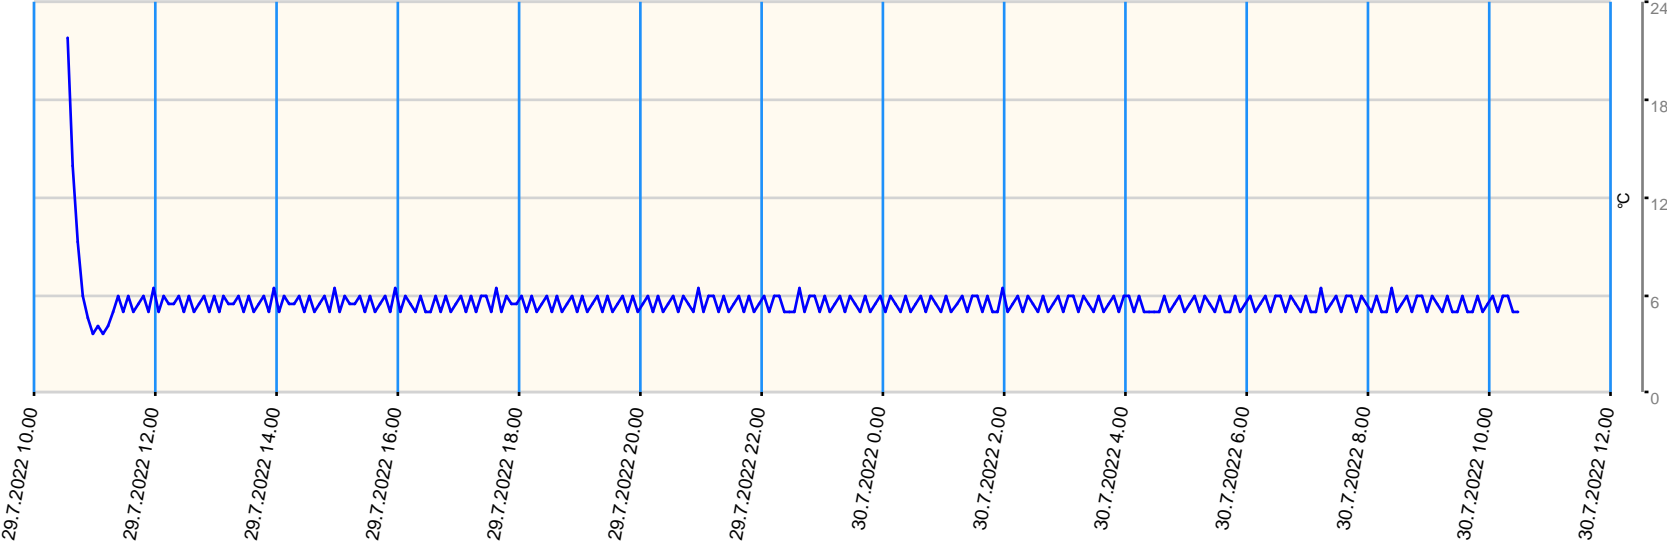

Sensor value report

Report date: 29.7.2022 10.30.00 - 30.7.2022 10.30.00

Asset: VDW Repair Centre loggers

● last measurement less than 10 measurement intervals before
 ● last measurement more than 10 measurement intervals before
 ● no data for last measurement before

Node	Sensor	Unit	Min value	Max value	Avg value	Latest measurement	Latest value	State
B01 - Sensor 1	Ext Temperature 1	°C	3.6	21.8	5.594	15.9.2022 10.30.38	23.3	●