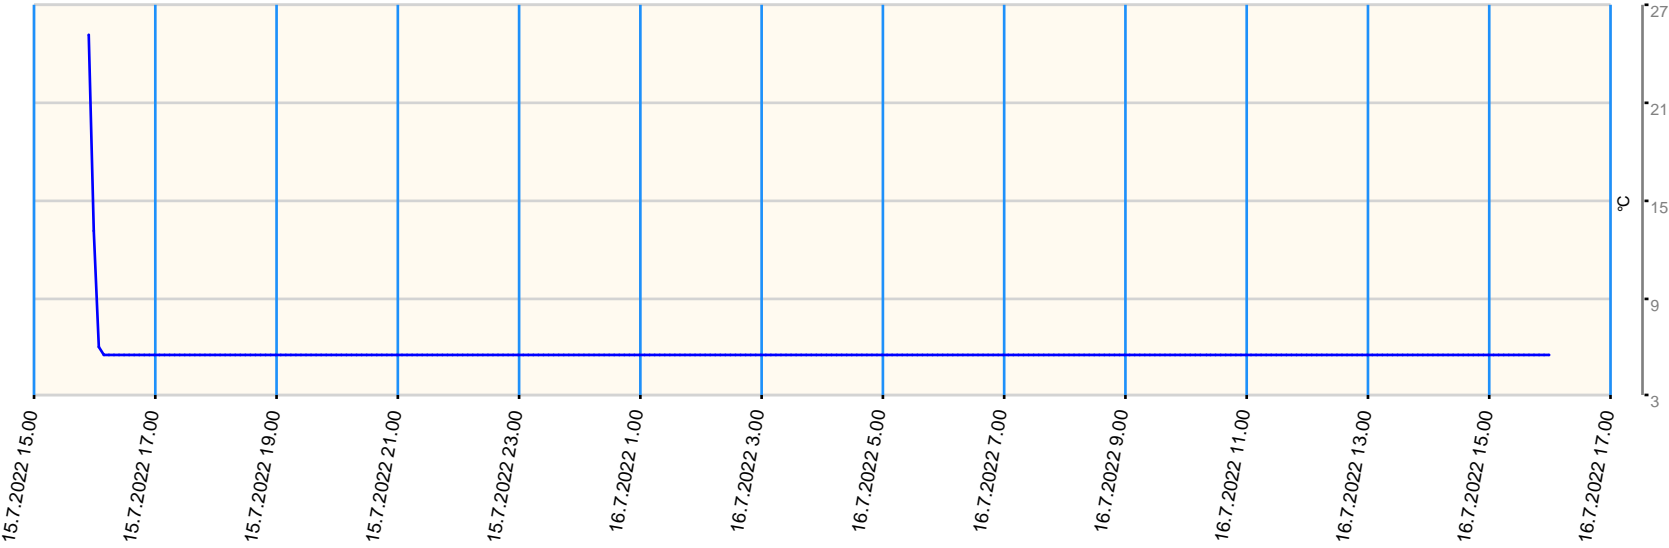

# Sensor value report

Report date: 15.7.2022 15.50.00 - 16.7.2022 16.00.00

Asset: VDW Repair Centre loggers

- last measurement less than 10 measurement intervals before
- last measurement more than 10 measurement intervals before
- no data for last measurement

Node	Sensor	Unit	Min value	Max value	Avg value	Latest measurement	Latest value	State
B01 - Sensor 3	Ext Temperature 3	■ °C	5.5	25.2	5.596	15.9.2022 10.30.38	23.8	<span style="color: green;">●</span>