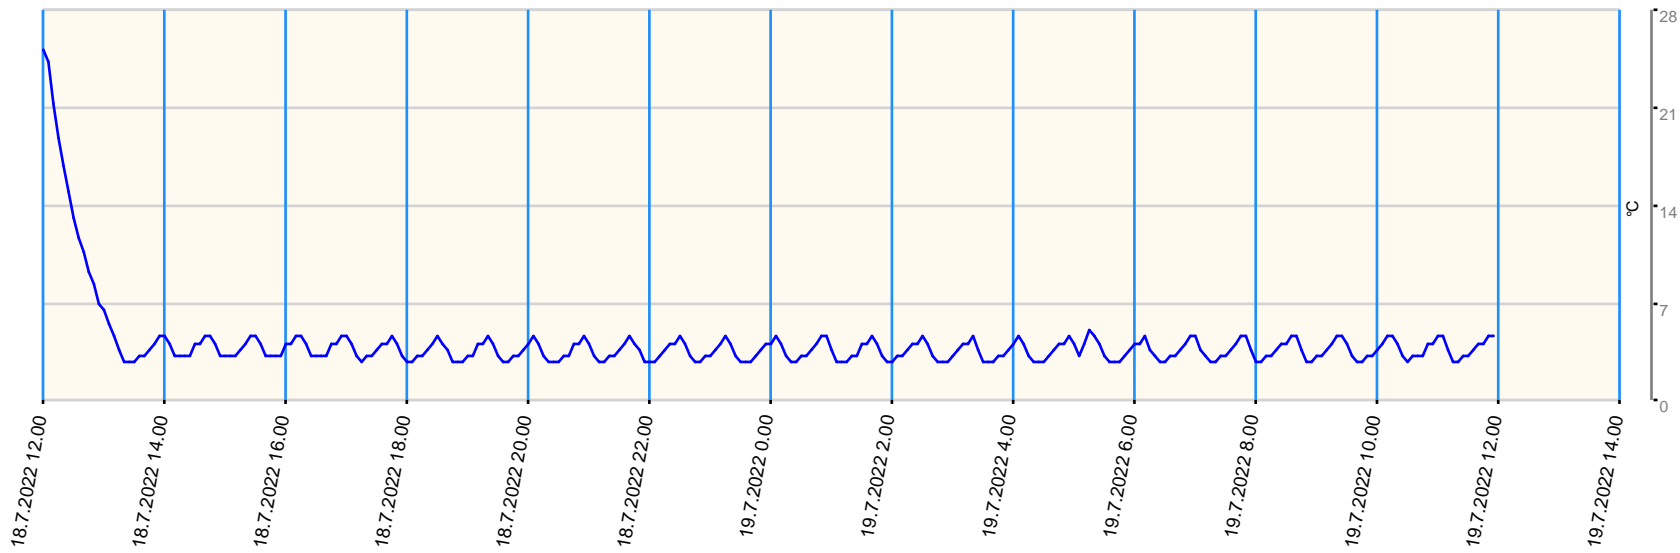

Sensor value report

Report date: 18.7.2022 12.00.00 - 19.7.2022 12.00.00

Asset: VDW Repair Centre loggers

- last measurement less than 10 measurement intervals before
- last measurement more than 10 measurement intervals before
- no data for last measurement before

Node	Sensor	Unit	Min value	Max value	Avg value	Latest measurement	Latest value	State
B01 - Sensor 3	Ext Temperature 3	°C	2.8	25.2	4.115	15.9.2022 10.30.38	23.8	●