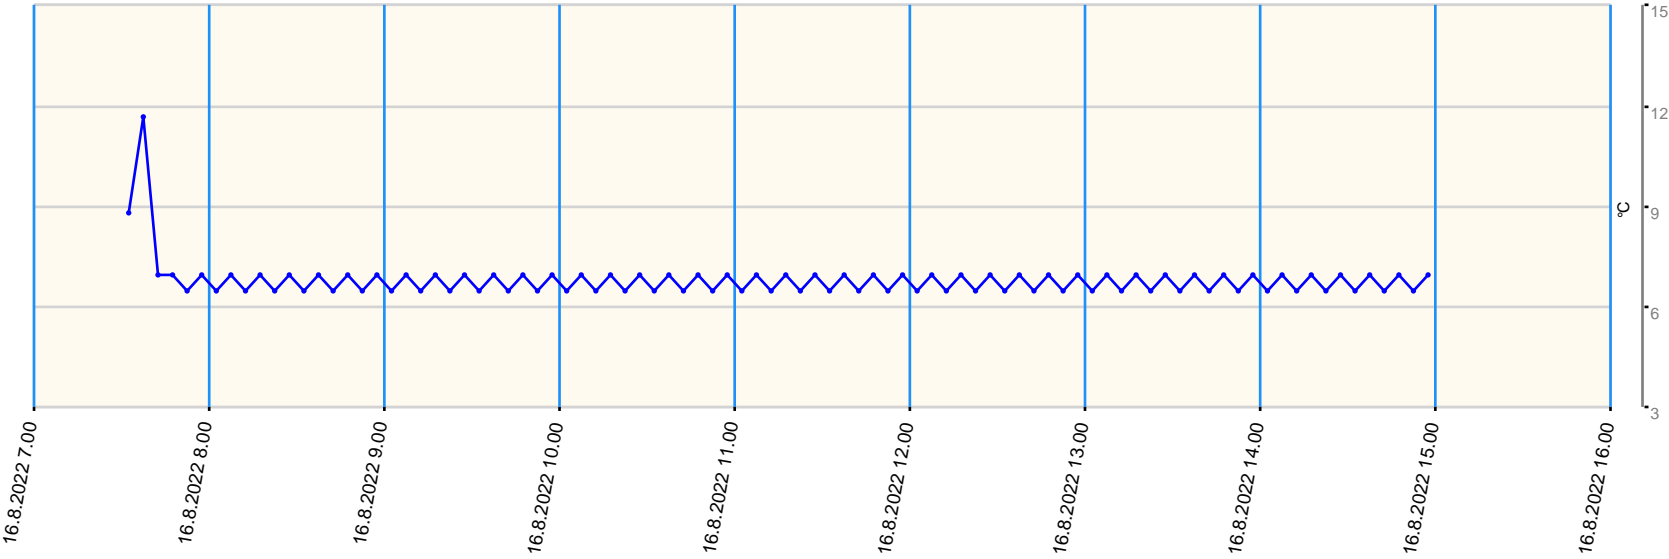

# Sensor value report

Report date: 16.8.2022 7.30.00 - 16.8.2022 15.00.00

Asset: VDW Repair Centre loggers

- last measurement less than 10 measurement intervals before
- last measurement more than 10 measurement intervals before
- no data for last measurement before

Node	Sensor	Unit	Min value	Max value	Avg value	Latest measurement	Latest value	State
B01 - Sensor 3	Ext Temperature 3	■ °C	6.5	11.7	6.833	15.9.2022 8.30.38	22.8	<span style="color: green;">●</span>