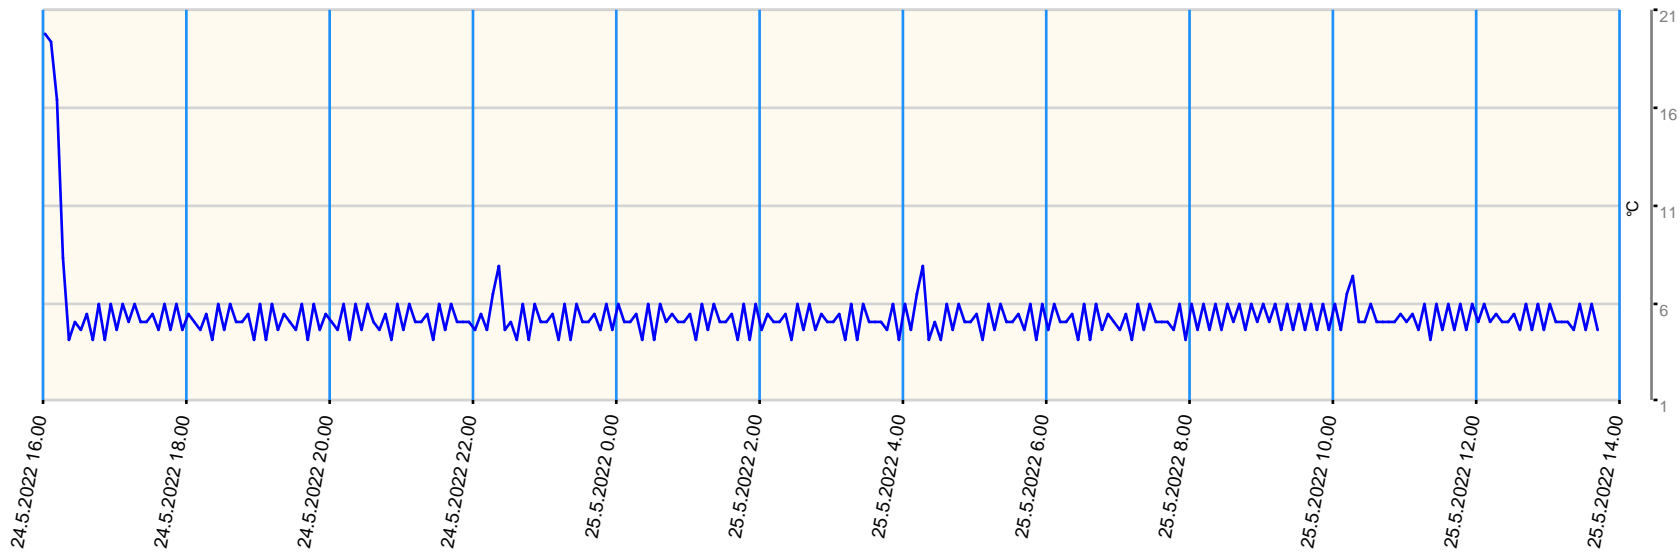

Sensor value report

Report date: 24.5.2022 16.00.00 - 25.5.2022 13.45.00

Asset: VDW Repair Centre loggers

- last measurement less than 10 measurement intervals before
- last measurement more than 10 measurement intervals before
- no data for last measurement before

Node	Sensor	Unit	Min value	Max value	Avg value	Latest measurement	Latest value	State
B02 - Sensor 1	Ext Temperature 1	■ °C	4.1	19.8	5.363	3.6.2022 12.04.14	21.8	●