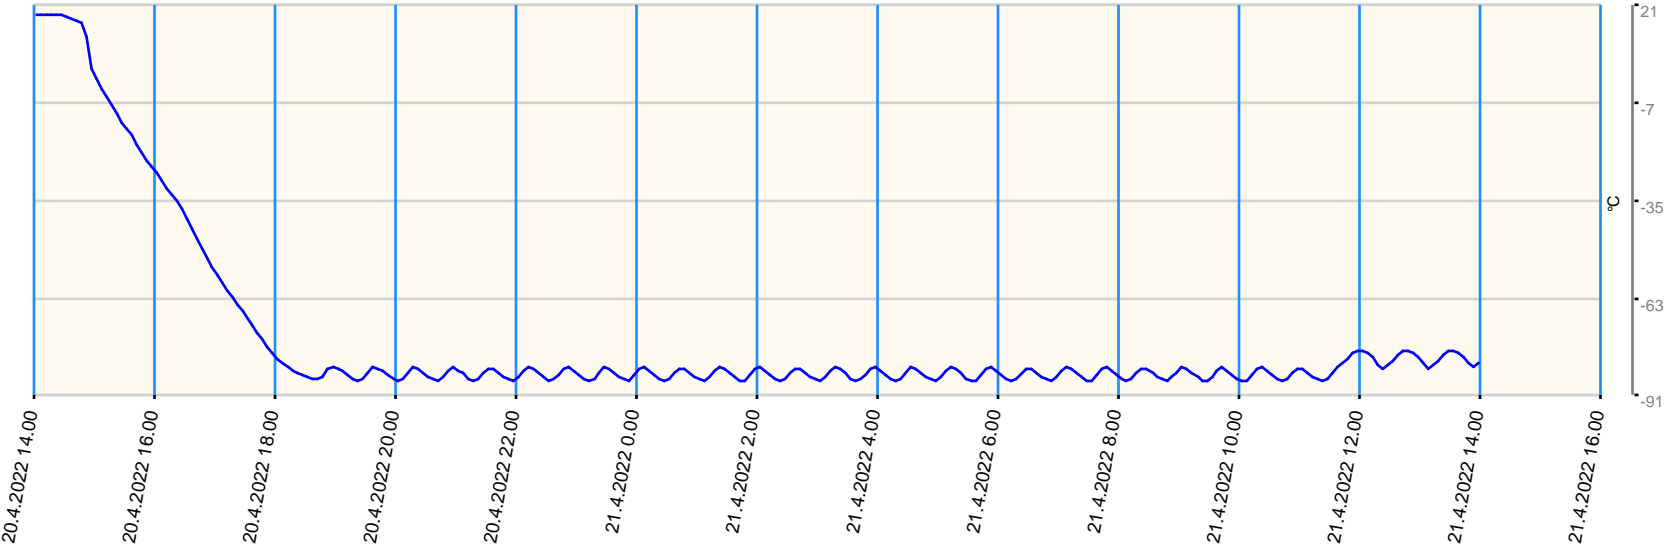

# Sensor value report

Report date: 20.4.2022 14.00.00 - 21.4.2022 14.00.00

Asset: VDW Repair Centre loggers

- last measurement less than 10 measurement intervals before
- last measurement more than 10 measurement intervals before
- no data for last measurement

Node	Sensor	Unit	Min value	Max value	Avg value	Latest measurement	Latest value	State
T04	Ext Temperature 1	°C	-86.7	18.3	-74.562	2.5.2022 16.07.52	16.8	●