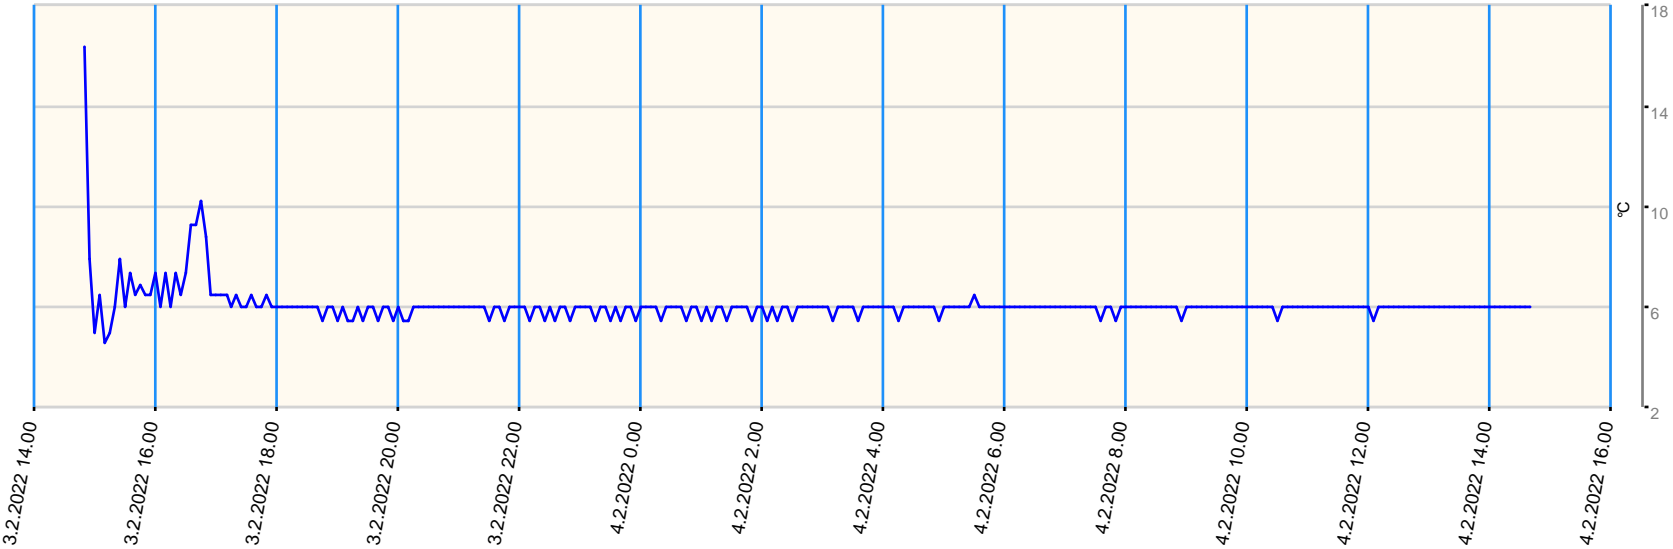

Sensor value report

Report date: 3.2.2022 14.45.00 - 4.2.2022 14.45.00

Asset: VDW Repair Centre loggers

- last measurement less than 10 measurement intervals before
- last measurement more than 10 measurement intervals before
- no data for last measurement before

Node	Sensor	Unit	Min value	Max value	Avg value	Latest measurement	Latest value	State
B01 - Sensor 2	Ext Temperature 2	°C	4.60	16.40	6.07	11.3.2022 12.07.33	14.50	●