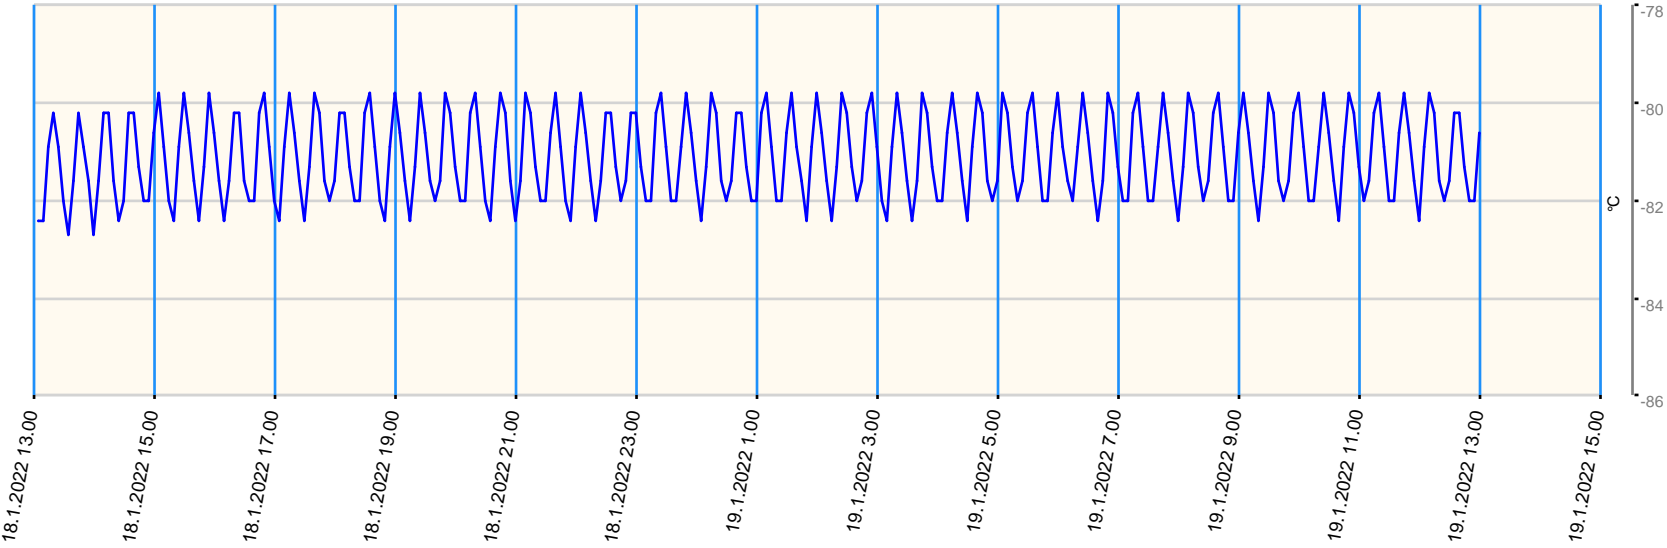

# Sensor value report

Report date: 18.1.2022 13.00.00 - 19.1.2022 13.00.00

Asset: VDW Repair Centre loggers

- last measurement less than 10 measurement intervals before
- last measurement more than 10 measurement intervals before
- no data for last measurement before

Node	Sensor	Unit	Min value	Max value	Avg value	Latest measurement	Latest value	State
B02 - Sensor 1	Ext Temperature 1	°C	-82.70	-79.80	-81.09	26.1.2022 16.56.58	16.00	●