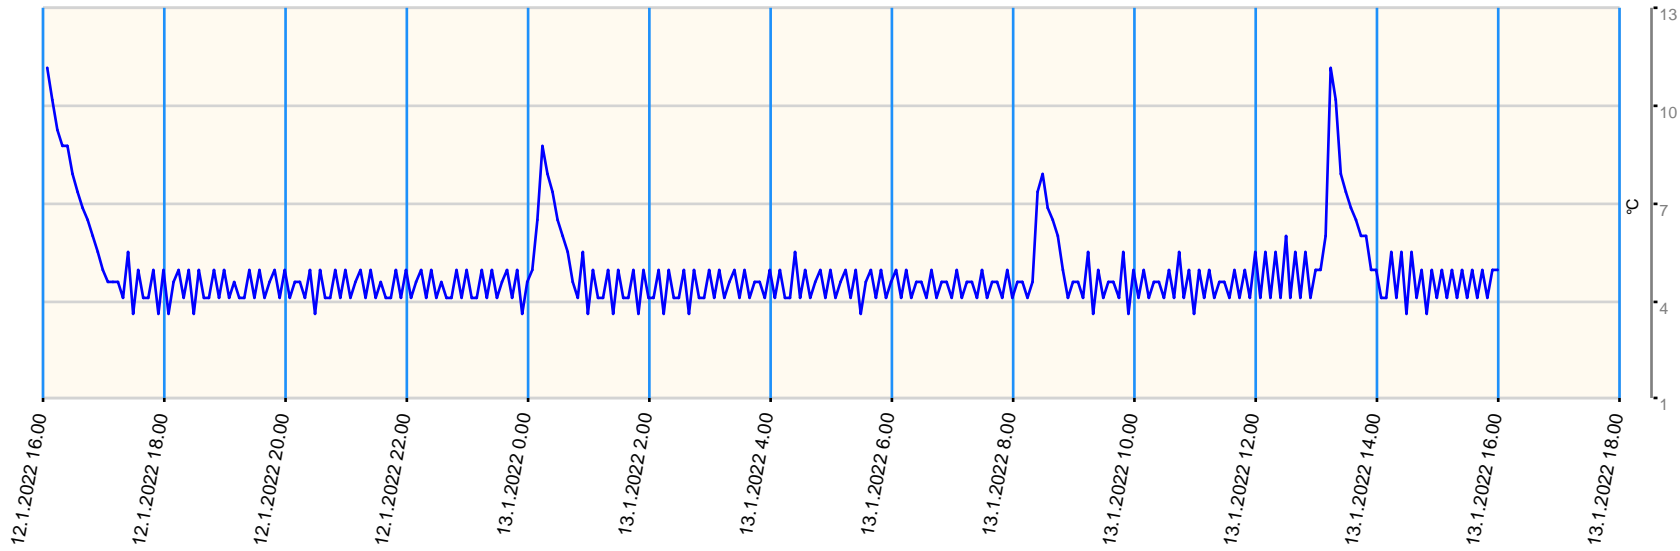

Sensor value report

Report date: 12.1.2022 16.00.00 - 13.1.2022 16.00.00

Asset: VDW Repair Centre loggers

- last measurement less than 10 measurement intervals before
- last measurement more than 10 measurement intervals before
- no data for last measurement before

| Node | Sensor | Unit | Min value | Max value | Avg value | Latest measurement | Latest value | State |
|----------------|-------------------|------|-----------|-----------|-----------|--------------------|--------------|-------|
| B01 - Sensor 1 | Ext Temperature 1 | °C | 3.60 | 11.20 | 4.84 | 18.1.2022 10.50.13 | 16.40 | ● |