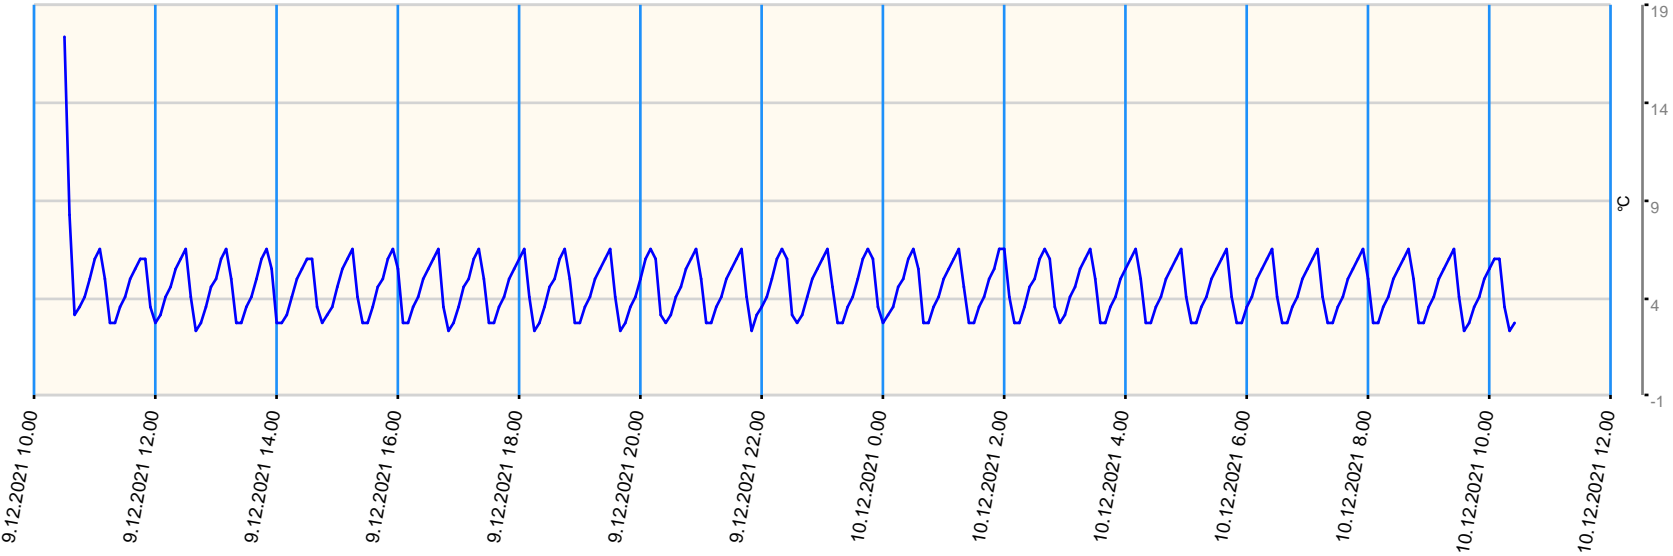

Sensor value report

Report date: 9.12.2021 10.30.00 - 10.12.2021 10.30.00

Asset: VDW Repair Centre loggers

- last measurement less than 10 measurement intervals before
- last measurement more than 10 measurement intervals before
- no data for last measurement before

Node	Sensor	Unit	Min value	Max value	Avg value	Latest measurement	Latest value	State
B01 - Sensor 1	Ext Temperature 1	°C	2.30	17.40	4.55	13.12.2021 14.11.18	14.50	●