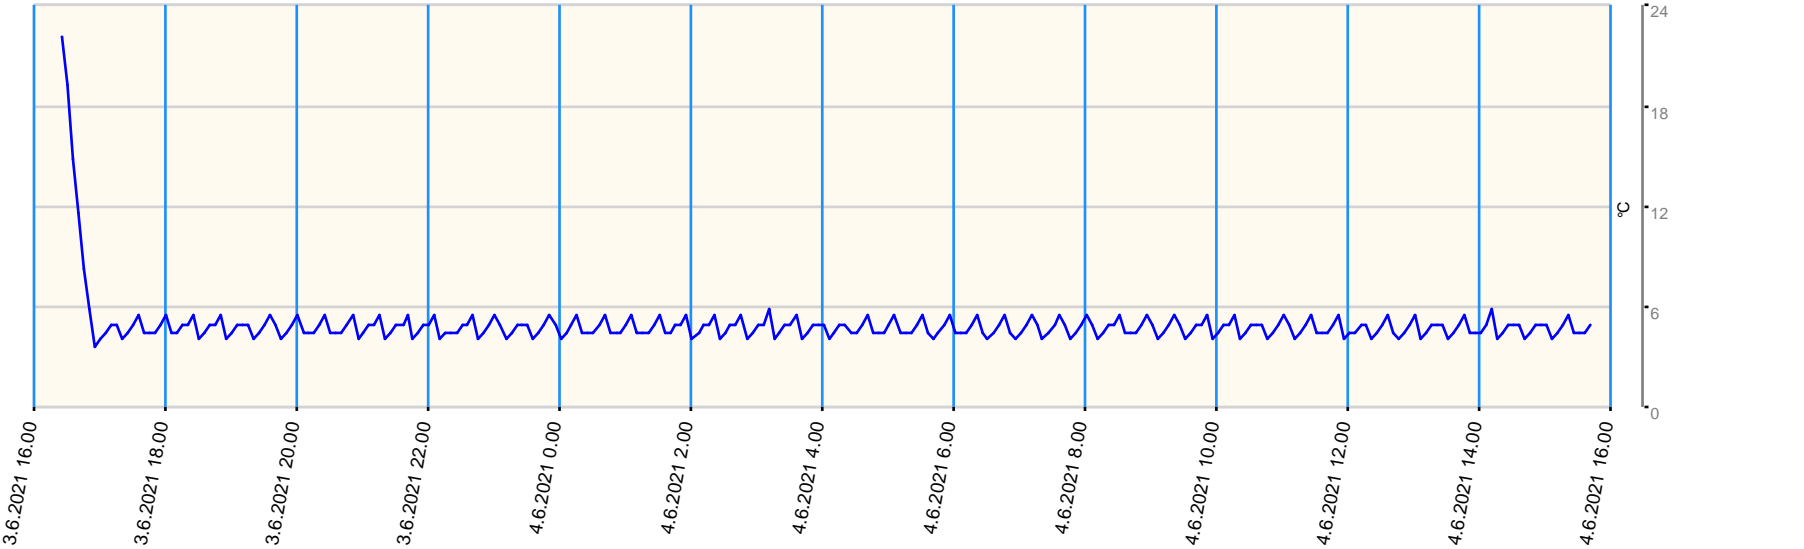

Sensor value report

Report date: 3.6.2021 16.25.00 - 4.6.2021 15.45.00

Asset: VDW Repair Centre loggers

- last measurement less than 10 measurement intervals before
- last measurement more than 10 measurement intervals before
- no data for last measurement

Node	Sensor	Unit	Min value	Max value	Avg value	Latest measurement	Latest value	State
T05	Ext Temperature 1	■ °C	3.60	22.20	4.97	9.6.2021 17.01.29	25.60	●