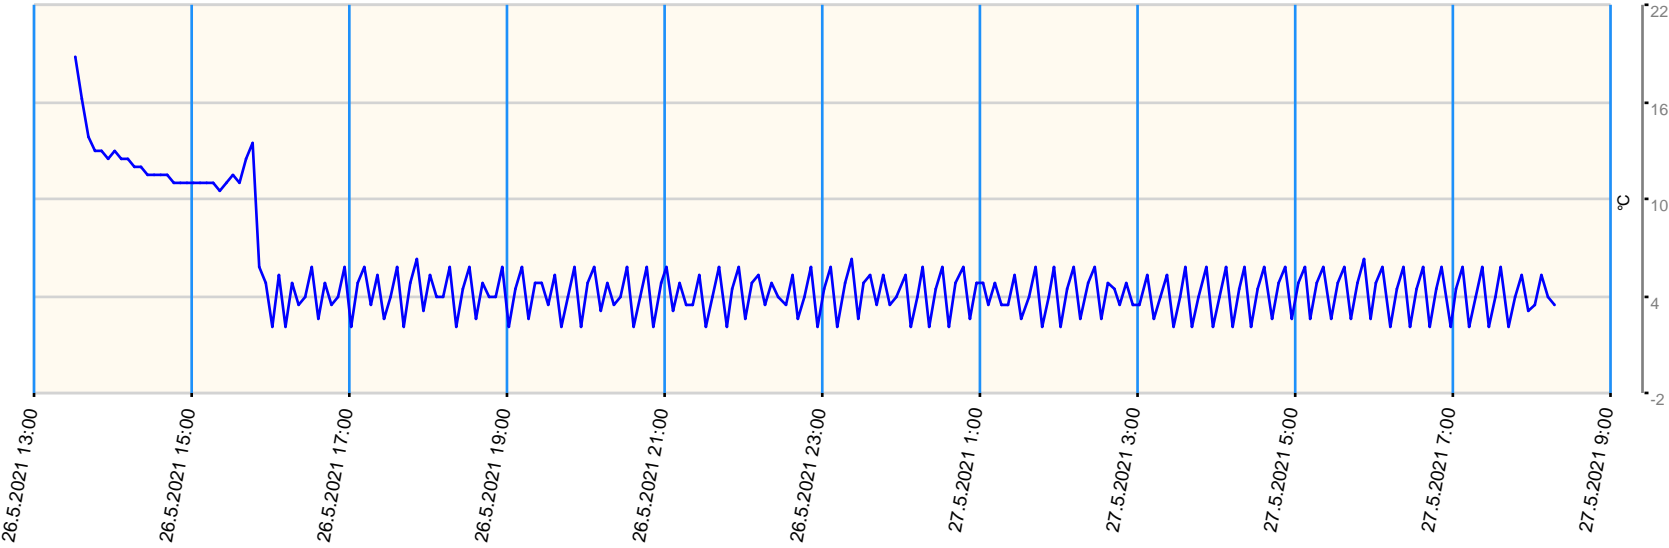

Sensor value report

Report date: 26.5.2021 13:30:00 - 27.5.2021 8:22:00

Asset: VDW Repair Centre loggers

- last measurement less than 10 measurement intervals before
- last measurement more than 10 measurement intervals before
- no data for last measurement before

Node	Sensor	Unit	Min value	Max value	Avg value	Latest measurement	Latest value	State
T06	Ext Temperature 1	°C	2.20	18.80	5.22	3.6.2021 10:48:33	0.30	●