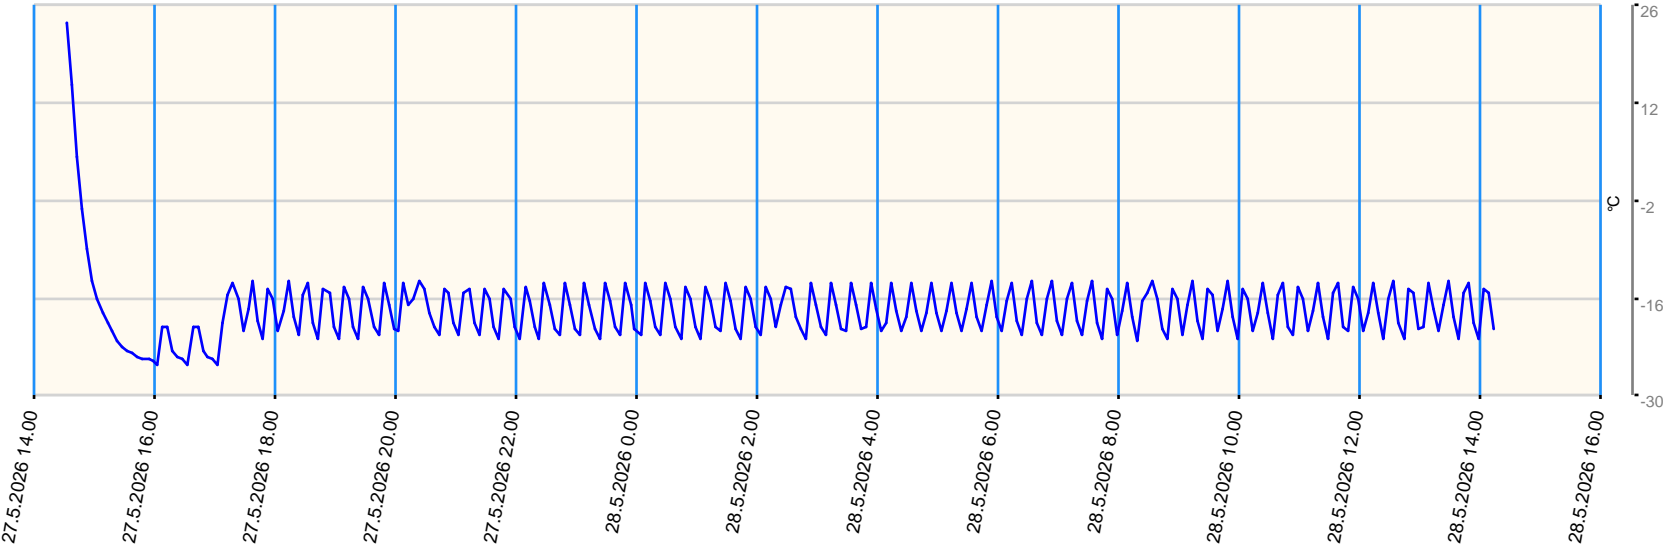

Sensor value report

Report date: 27.5.2026 14.30.00 - 28.5.2026 14.15.00

Asset: VDW - Repair Centre GPRS Gateway TGG Tel: +316 57105258

- last measurement less than 10 measurement intervals before
- last measurement more than 10 measurement intervals before
- no data for last measurement before

Node	Sensor	Unit	Min value	Max value	Avg value	Latest measurement	Latest value	State
T02	Ext Temperature 1	°C	-25.6	23.5	-17.683	12.6.2026 14.38.00	21.5	●