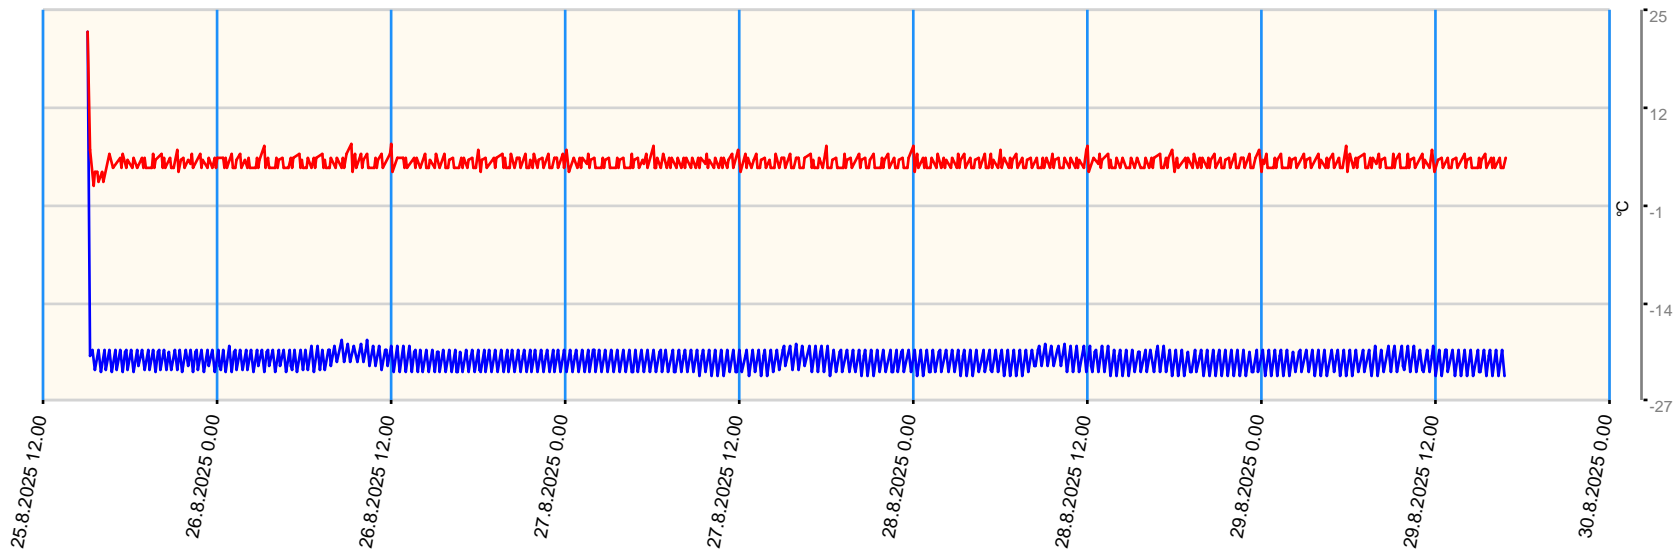

# Sensor value report

Report date: 25.8.2025 15.00.00 - 29.8.2025 17.00.00

Asset: VDW - Repair Centre GPRS Gateway TGG Tel: +316 57105258

● last measurement less than 10 measurement intervals before     
 ● last measurement more than 10 measurement intervals before     
 ● no data for last measurement before

Node	Sensor	Unit	Min value	Max value	Avg value	Latest measurement	Latest value	State
B02 - Sensor 1	Ext Temperature 1	°C	-23.6	22.3	-21.577	2.9.2025 21.27.13	23.3	●
B02 - Sensor 2	Ext Temperature 2	°C	1.8	22.3	4.799	2.9.2025 21.27.13	23.3	●