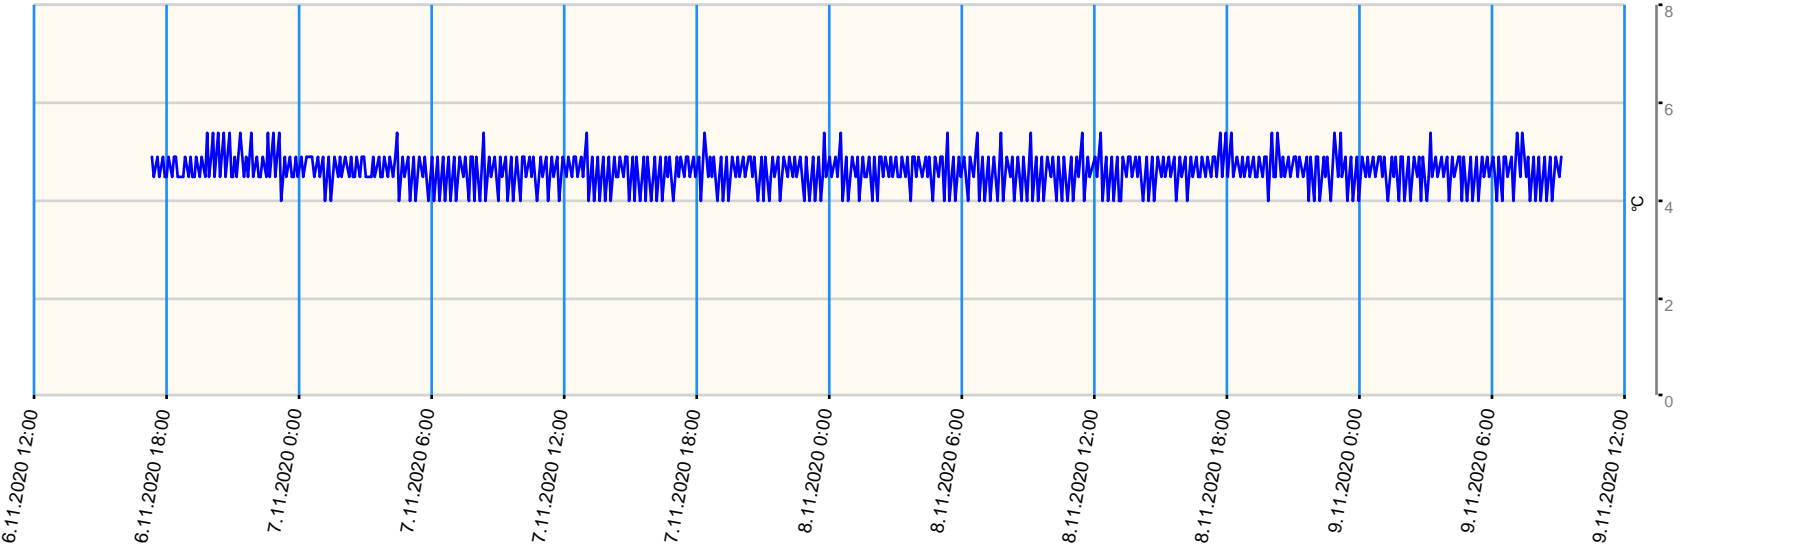

# Sensor Values Report

Report date: 6.11.2020 17:18:00 - 9.11.2020 9:12:00

Asset: VDW Repair Centre loggers

- last measurement less than 10 measurement intervals before
- last measurement more than 10 measurement intervals before
- no data for last measurement

| Node | Sensor            | Unit | Min value | Max value | Avg value | Latest measurement | Latest value | State                                |
|------|-------------------|------|-----------|-----------|-----------|--------------------|--------------|--------------------------------------|
| T01  | Ext Temperature 1 | °C   | 4.00      | 5.40      | 4.62      | 9.11.2020 10:34:15 | 4.50         | <span style="color: green;">●</span> |