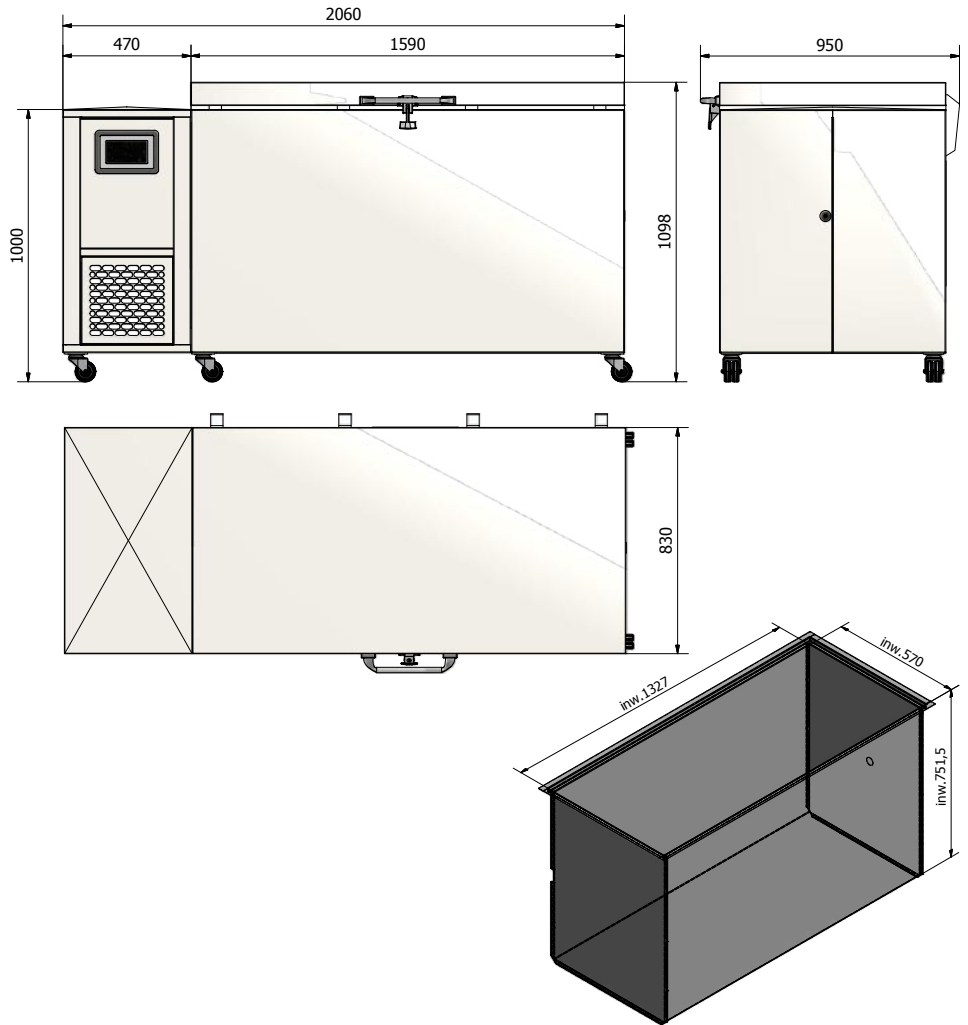

Type	Chest
Volume total	568,5 litre
Storage capacity 2" boxes	468
External dimensions	2060 x 950 x 1098 mm
Internal dimensions	1327 x 570 x 751 mm
Compartments / Inner doors	1/2
Main door	With lock and keys
Inner doors	Forex
Material internal / external	Stainless Steel/Epoxy Coated steel
Placed on	Heavy duty castors, in front with brakes
Insulation	Polyurethane
Cooling	One (1) compressor
Refrigerant	R455A
Condenser	Air-cooled
Temperature adjustments	-10°C till -45°C (other range; on request)
Controller	Web-based
Display	7" Touchscreen
Temperature history	On display with scroll function
Data storage	At least 12 months
Temperature sensors	PT1000
Backup battery	Alarming and monitoring during power failure
Alarming	Optical and acoustic, but also possible via E-Mail
Communication	Telephone dialling activation system Potential (Voltage) free contact RJ45 (Ethernet) connection USB connection
Software	I-freeze
CO ₂ -backup system	Partially prepared
Transit/vacuum release	Ø 26 mm
Cable entry ports	Two (2)
Compressor room	Well-arranged layout and very easy filter exchange
Requirements	220/240 VAC, 50 Hz, fuse 16 Amp. slow
Energy consumption	6,2 kWh/24h
Heat exchange	0,24 kW/h
Noise level	49 dBA
Net weight	305 kg
CE certified	EN61010-1:2010, EN60601-1-2:2007

SIDE ACCESS STAINLESS STEEL RACKS*

Model #	# Racks	# Boxes per rack	Total boxes 133x133	Total plates 128x85	Max. height box
VRE-20-35	60	20	-	1200	35 mm
VRE-14-50	60	14	-	840	50 mm
VRS-13-53	36	13	468	-	53 mm
VRS-9-76	36	9	324	-	76 mm
VRS-7-100	36	7	252	-	100 mm

SIDE ACCESS ALUMINUM RACKS*

Model #	# Racks	# Boxes per rack	Total boxes 133x133	Total plates 128x85	Maximum height box
VRA-14-50	60	14	-	840	50 mm
VRA-13-53	36	13	468	-	53 mm
VRA-9-76	36	9	324	-	76 mm
VRA-7-100	36	7	252	-	100 mm
VRA-FLX	36	Flexible	Flexible	Flexible	Flexible