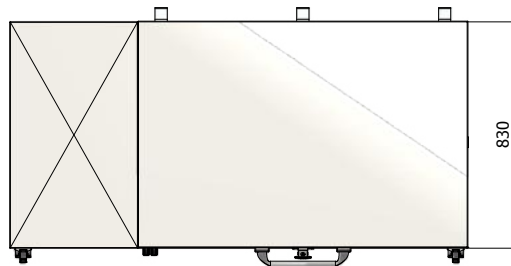

Type	Chest
Volume total	405,6 litre
Storage capacity 2"boxes	312
External dimensions	1680 x 950 x 1098 mm
Internal dimensions	947 x 570 x 751 mm
Compartments / Inner doors	1/2
Main door	With lock and keys
Inner doors	Forex
Material internal / external	Stainless Steel/Epoxy Coated steel
Placed on	Heavy duty castors, in front with brakes
Insulation	Polyurethane
Cooling	One (1) compressor
Refrigerant	R455A
Condenser	Air-cooled
Temperature adjustments	-10°C till -45°C (other range; on request)
Controller	Web-based
Display	7" Touchscreen
Temperature history	On display with scroll function
Data storage	At least 12 months
Temperature sensors	PT1000
Backup battery	Alarming and monitoring during power failure
Alarming	Optical and acoustic, but also possible via E-Mail
Communication	Telephone dialling activation system Potential (Voltage) free contact RJ45 (Ethernet) connection USB connection
Software	I-freeze
CO <sub>2</sub> -backup system	Partially prepared
Transit/vacuum release	Ø 26 mm
Cable entry ports	Two (2)
Compressor room	Well-arranged layout and very easy filter exchange
Requirements	220/240 VAC, 50 Hz, fuse 16 Amp. slow
Energy consumption	5,5 kWh/24h
Heat exchange	0,21 kW/h
Noise level	48 dBA
Net weight	260 kg
CE certified	EN61010-1:2010, EN60601-1-2:2007

**SIDE ACCESS STAINLESS STEEL RACKS\***

Model #	# Racks	# Boxes per rack	Total boxes 133x133	Total plates 128x85	Max. height box
VRE-20-35	42	20	-	840	35 mm
VRE-14-50	42	14	-	588	50 mm
VRS-13-53	24	13	312	-	53 mm
VRS-9-76	24	9	216	-	76 mm
VRS-7-100	24	7	168	-	100 mm

**SIDE ACCESS ALUMINUM RACKS\***

Model #	# Racks	# Boxes per rack	Total boxes 133x133	Total plates 128x85	Maximum height box
VRA-14-50	42	14	-	588	50 mm
VRA-13-53	24	13	312	-	53 mm
VRA-9-76	24	9	216	-	76 mm
VRA-7-100	24	7	168	-	100 mm
VRA-FLX	24	Flexible	Flexible	Flexible	Flexible