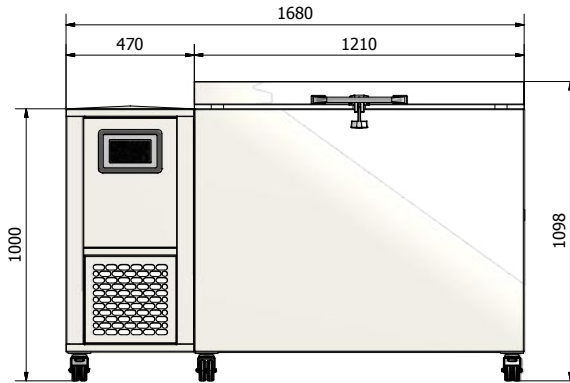

Type	Chest
Volume total	405,6 litre
Storage capacity 2"boxes	312
External dimensions	1680 x 950 x 1098 mm
Internal dimensions	947 x 570 x 751 mm
Compartments / Inner doors	1/2
Main door	With lock and keys
Inner doors	Forex
Material internal / external	Stainless Steel/Epoxy Coated steel
Placed on	Heavy duty castors, in front with brakes
Insulation	Polyurethane
Cooling	One (1) compressor
Refrigerant	R455A
Condenser	Air-cooled
Temperature adjustments	-10°C till -45°C (other range; on request)
Controller	Web-based
Display	7" Touchscreen
Temperature history	On display with scroll function
Data storage	At least 12 months
Temperature sensors	PT1000
Backup battery	Alarming and monitoring during power failure
Alarming	Optical and acoustic, but also possible via E-Mail
Communication	Telephone dialling activation system Potential (Voltage) free contact RJ45 (Ethernet) connection USB connection
Software	I-freeze
CO <sub>2</sub> -backup system	Partially prepared
Transit/vacuum release	Ø 26 mm
Cable entry ports	Two (2)
Compressor room	Well-arranged layout and very easy filter exchange
Requirements	220/240 VAC, 50 Hz, fuse 16 Amp. slow
Energy consumption	5,5 kWh/24h
Heat exchange	0,21 kW/h
Noise level	48 dBA
Net weight	260 kg
CE certified	EN61010-1:2010, EN60601-1-2:2007

**SIDE ACCESS STAINLESS STEEL RACKS\***

Model #	# Racks	# Boxes per rack	Total boxes 133x133	Total plates 128x85	Max. height box
VRE-20-35	42	20	-	840	35 mm
VRE-14-50	42	14	-	588	50 mm
VRS-13-53	24	13	312	-	53 mm
VRS-9-76	24	9	216	-	76 mm
VRS-7-100	24	7	168	-	100 mm

**SIDE ACCESS ALUMINUM RACKS\***

Model #	# Racks	# Boxes per rack	Total boxes 133x133	Total plates 128x85	Maximum height box
VRA-14-50	42	14	-	588	50 mm
VRA-13-53	24	13	312	-	53 mm
VRA-9-76	24	9	216	-	76 mm
VRA-7-100	24	7	168	-	100 mm
VRA-FLX	24	Flexible	Flexible	Flexible	Flexible