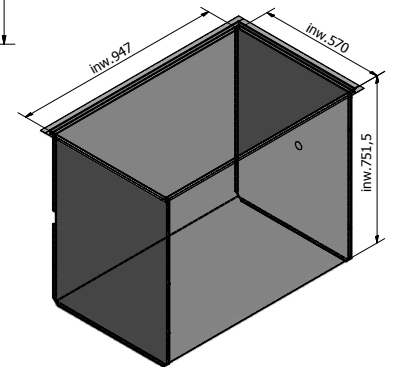

Type	Chest
Volume total	405,6 litre
Storage capacity 2"boxes	312
External dimensions	1680 x 950 x 1098 mm
Internal dimensions	947 x 570 x 751 mm
Compartments / Inner doors	1/2
Main door	With lock and keys
Inner doors	Forex
Material internal / external	Stainless Steel/Epoxy Coated steel
Placed on	Heavy duty castors, in front with brakes
Insulation	Polyurethane
Cooling	One (1) compressor
Refrigerant	R455A
Condenser	Air-cooled
Temperature adjustments	-10°C till -45°C (other range; on request)
Controller	Web-based
Display	7" Touchscreen
Temperature history	On display with scroll function
Data storage	At least 12 months
Temperature sensors	PT1000
Backup battery	Alarming and monitoring during power failure
Alarming	Optical and acoustic, but also possible via E-Mail
Communication	Telephone dialling activation system Potential (Voltage) free contact RJ45 (Ethernet) connection USB connection
Software	I-freeze
CO <sub>2</sub> -backup system	Partially prepared
Transit/vacuum release	Ø 26 mm
Cable entry ports	Two (2)
Compressor room	Well-arranged layout and very easy filter exchange
Requirements	220/240 VAC, 50 Hz, fuse 16 Amp. slow
Energy consumption	5,5 kWh/24h
Heat exchange	0,21 kW/h
Noise level	48 dBA
Net weight	260 kg
CE certified	EN61010-1:2010, EN60601-1-2:2007

**SIDE ACCESS STAINLESS STEEL RACKS\***

Model #	# Racks	# Boxes per rack	Total boxes 133x133	Total plates 128x85	Max. height box
VRE-20-35	42	20	-	840	35 mm
VRE-14-50	42	14	-	588	50 mm
VRS-13-53	24	13	312	-	53 mm
VRS-9-76	24	9	216	-	76 mm
VRS-7-100	24	7	168	-	100 mm

**SIDE ACCESS ALUMINUM RACKS\***

Model #	# Racks	# Boxes per rack	Total boxes 133x133	Total plates 128x85	Maximum height box
VRA-14-50	42	14	-	588	50 mm
VRA-13-53	24	13	312	-	53 mm
VRA-9-76	24	9	216	-	76 mm
VRA-7-100	24	7	168	-	100 mm
VRA-FLX	24	Flexible	Flexible	Flexible	Flexible