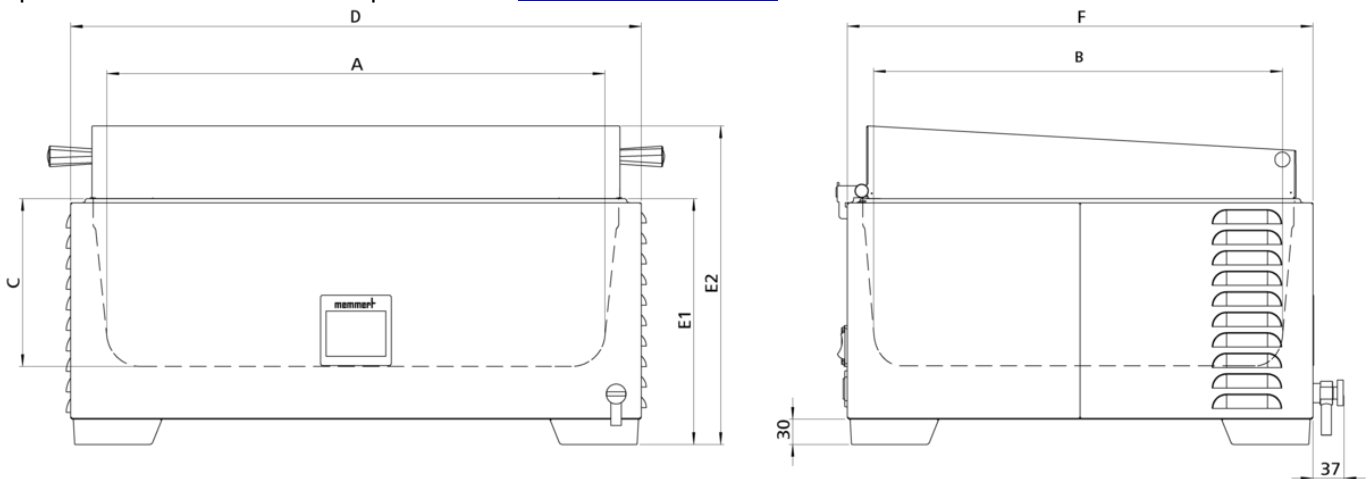

Waterbath

WTB35

Ideal for the temperature control of ointments, emulsions, samples, plates and nutrient solutions in the laboratory, as well as warm storage and calibration in the industrial segment

On this page, you can find all the essential technical data on the Memmert water bath. Our customer relations team will be pleased to help if you want further information. If you should require a customised special solution, please contact our technical specialists at sales@memmert.com.

Stainless steel interior

Interior Deep-drawn stainless steel tray (stainless steel W.St. 1-4301), without corners and edges for easy cleaning incl. central drain (no disturbing installations)

Dimensions W x H x D in mm $w_{(A)} \times h_{(C)} \times d_{(B)}$: 602 x 150 x 482 mm

Volume 37 l

Textured stainless steel casing

Dimensions $w_{(D)} \times h_{(E2)} \times d_{(F)}$: 679 x 328 x 554 mm

Electrical data

Voltage 230 V, 50/60 Hz

Electrical load approx. 2800 W

Voltage 230 V, 50/60 Hz